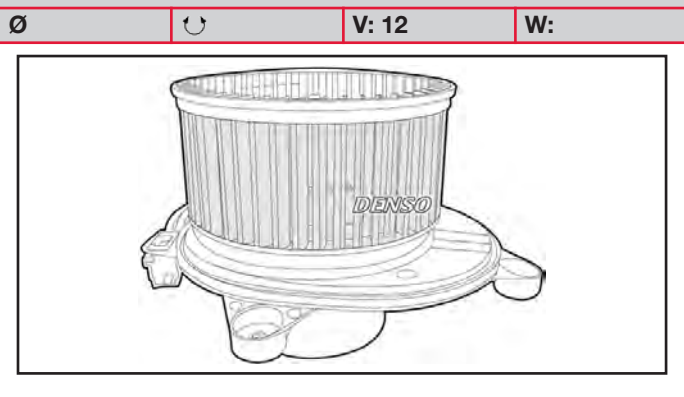

DEA05009

ALFA ROMEO 147 (00-10), GT (03-10)

Ø	↻	V: 12	W:
---	---	-------	----

DEA05006

ALFA ROMEO 147 (00-10), GT (03-10)

Ø	↻	V: 12	W:
---	---	-------	----

DEA06001

ALFA ROMEO 147 (00-10), GT (03-10)