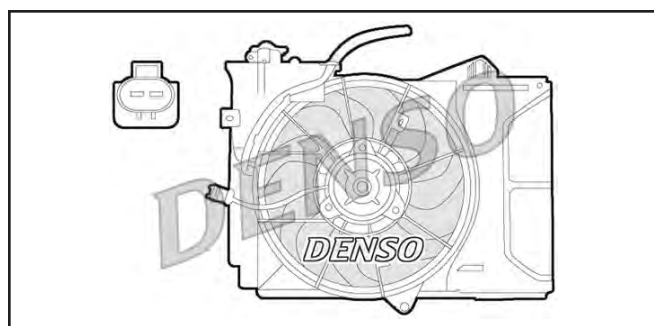

ALFA ROMEO 147 (00-10), GT (03-10)

Ø	↻	V:	W:
---	---	----	----

DER50001

ALFA ROMEO 147 (00-10), GT (03-10)

Ø 335	↻	V:	W:
-------	---	----	----

DER37002

ALFA ROMEO 147 (00-10), GT (03-10)

Ø	↻	V:	W:
---	---	----	----