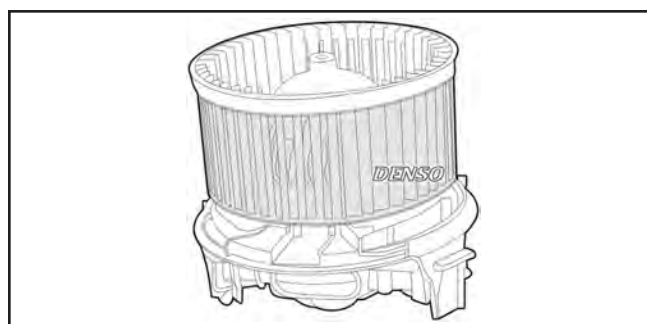

ALFA ROMEO 147 (00-10), GT (03-10)

Ø	↺	V:	W:
---	---	----	----

DEA46002

ALFA ROMEO 147 (00-10), GT (03-10)

Ø	↺	V: 12	W:
---	---	-------	----

DEA43014

ALFA ROMEO 147 (00-10), GT (03-10)

Ø	↺	V:	W:
---	---	----	----