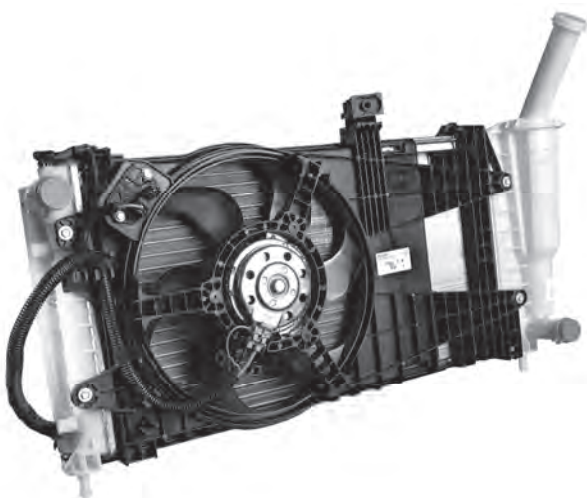

Gelöst wird diese Aufgabe von der Motorkühlung des Wagens. Ihre Hauptfunktion ist es, die Temperatur der Metallteile des Motors innerhalb der vorgesehenen Grenzen zu halten, um die fortgesetzte Leistungsfähigkeit und Zuverlässigkeit des Motors zu gewährleisten.

Die grundlegenden Bauteile der Motorkühlung sind Wärmetauscher wie Motorkühler (Radiatoren), Lüfter, Heizungswärmetauscher, Zwischenkühler, Ölkühler und Kondensatoren. Sie dienen zur Ableitung der Energie, die bei der Verbrennung im Motor nicht in Antriebskraft umgesetzt wird, nach außen an die Luft. Wärmetauscher für Kraftfahrzeuge bestehen aus einem Bündel dünner Rohre, durch die die zu kühlende heiße Flüssigkeit strömt. An den Rohren sind dünne Metallrippen angebracht, die durch Wärmeleitung die Wärme aus den Rohren abziehen und sie durch Konvektion an die Umgebungsluft abgeben. Die Rohre und Rippen in Kfz-Wärmetauschern sind aus Metallen mit hoher Wärmeleitfähigkeit und geringem Gewicht, aus denen gleichmäßige dünne Flächen hergestellt werden können.

Der DENSO-Unterschied

Bahnbrechendes Design. Extrem effiziente Leistung. Erstausrüsterqualität. Diese außergewöhnlich hohen Maßstäbe bilden die Grundlage für die Ersatzteile im Motorkühlungssortiment von DENSO – und bringen dadurch Wärmeübertragungstechnik von Weltklasse direkt in den Aftermarket-Bereich.

DENSO ist nicht nur einer der größten Hersteller von Kfz-Bauteilen der Welt, sondern auch ein weltweit führender Entwickler und Hersteller von Motorkühlungsteilen und -systemen.

Dieses wegbereitende Knowhow ist in Form unseres umfassenden Sortiments von Motorkühlungsteilen in Erstausrüsterqualität jetzt auch für Aftermarket-Kunden erhältlich.

Wir sind uns der Tatsache bewusst, dass die Wärmeübertragungsleistung jeweils von der verwendeten Technik abhängt. Die hochentwickelten Wärmetauschersortimente von DENSO beinhalten daher gelötete und mechanisch gepresste Ausführungen und bieten somit die jeweils ideale Lösung für jedes Fahrzeug. Mit Lötungen erhält man einen „engeren“ Kontakt zwischen Rohr und Rippe, was eine effiziente Wärmeübertragung gewährleistet. Die mechanische Verbindung – bei der das Rohr auf die Rippe aufgepresst wird – bietet geringfügig weniger Kontakt, hat aber den Vorteil, dass sie kostengünstiger ist. Jeder DENSO-Kühler wurde speziell für das Auto und den Motor entwickelt, in die er eingebaut werden soll, und streng getestet, so dass seine effiziente Leistung garantiert ist. Ein DENSO-Kühler mit einer Frontfläche von 0,2 m² verfügt zum Beispiel dank seiner Rippen über eine Kühlfläche von mehr als 6 m².

Für Ersatz-Motorkühlungsprodukte gibt es deshalb eigentlich nur eine Wahl: DENSO