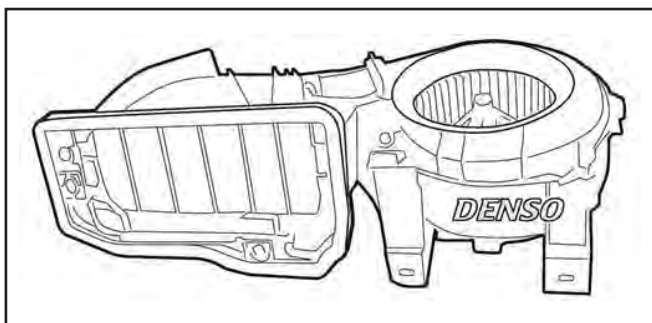

DEA23004

ALFA ROMEO 147 (00-10), GT (03-10)

Ø	↻	V: 12	W:
---	---	-------	----

DEA23001

ALFA ROMEO 147 (00-10), GT (03-10)

Ø	↻	V: 12	W:
---	---	-------	----

DEA23005

ALFA ROMEO 147 (00-10), GT (03-10)