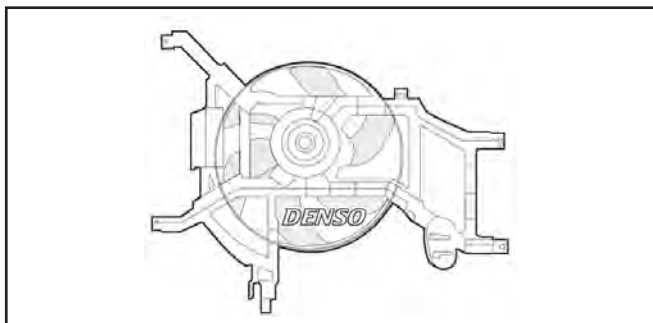

ALFA ROMEO 147 (00-10), GT (03-10)

Ø	↻	V:	W:
---	---	----	----

DER50001

ALFA ROMEO 147 (00-10), GT (03-10)

Ø 335	↻	V:	W:
-------	---	----	----

DER37002

ALFA ROMEO 147 (00-10), GT (03-10)

Ø	↻	V:	W:
---	---	----	----