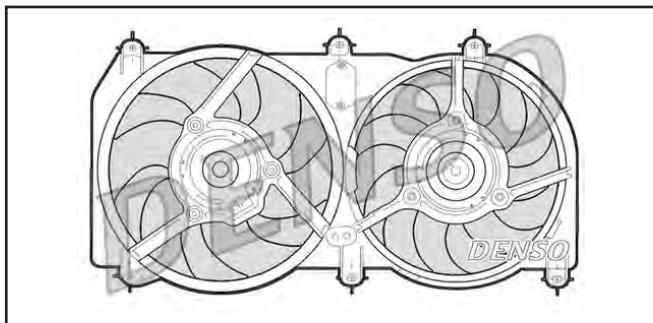

DER09246

ALFA ROMEO 147 (00-10), GT (03-10)

Ø 305   ↻   V: 12   W: 150