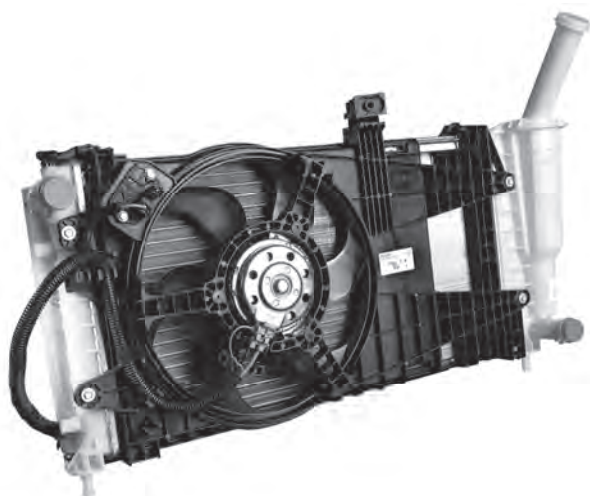

Not only one of the world's largest automotive component suppliers, DENSO is also a global leader in the development and manufacturer of engine cooling parts and systems.

Now this pioneering expertise is available to aftermarket customers in our extensive, OE quality Engine Cooling programme; including Radiators, Cooling Fans, Heater Cores, Intercoolers, Oil Coolers and Condensers.

We recognise that heat exchange performance depends on the technology used. DENSO's advanced heat exchange ranges therefore include both braze welding and mechanical deformation technologies to provide the ideal solution for every vehicle. Braze welding produces a 'closer' contact between tube and fin, and guarantees more efficient heat transmission. Mechanical deformation technology – where the tube is 'pressed' against the fin – offers slightly less contact, but with the advantage of lower cost. Every DENSO Radiator is especially developed for the car and engine they are to be fitted to, and rigorously tested; so efficient performance is guaranteed. A DENSO Radiator with a 0.2 sq.m front surface, for example, features more than 6 sq.m of cooling surface on its fins.

So when you need a replacement engine cooling product, there's only one name to choose: DENSO.