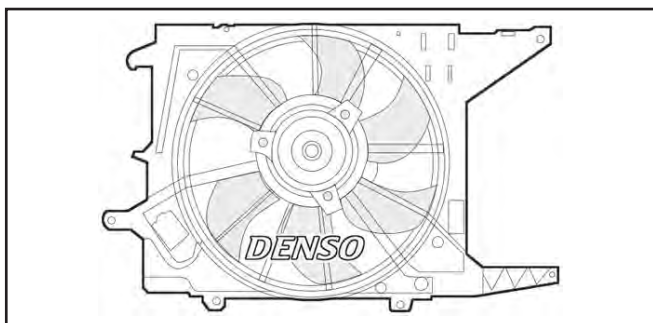

DER37003

ALFA ROMEO 147 (00-10), GT (03-10)

Ø	↻	V:	W: