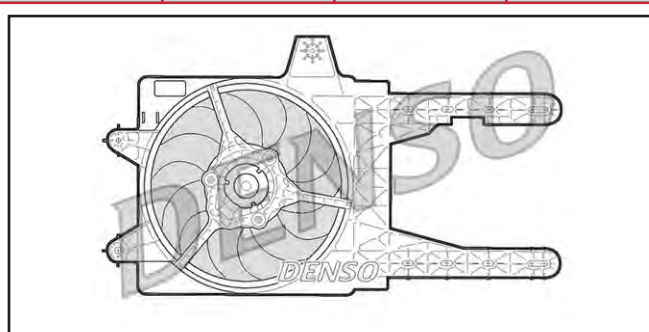

DER09245

ALFA ROMEO 147 (00-10), GT (03-10)

Ø 285	↻	V: 12	W: 80