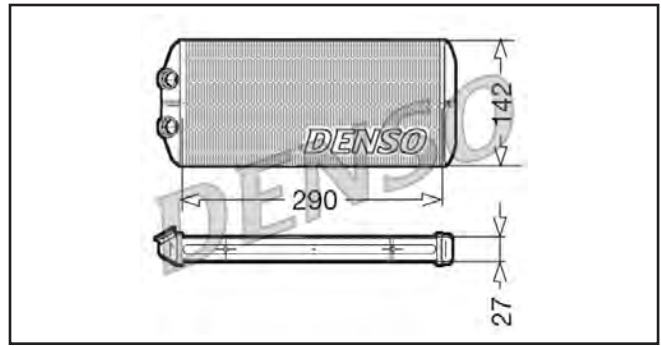

DRR07005

ALFA ROMEO 147 (00-10), GT (03-10)