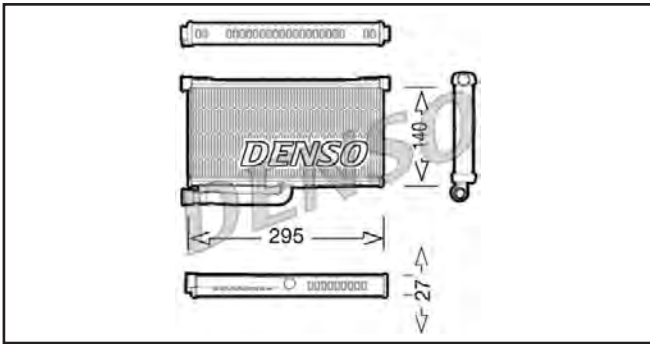

DRR02004

ALFA ROMEO 147 (00-10), GT (03-10)