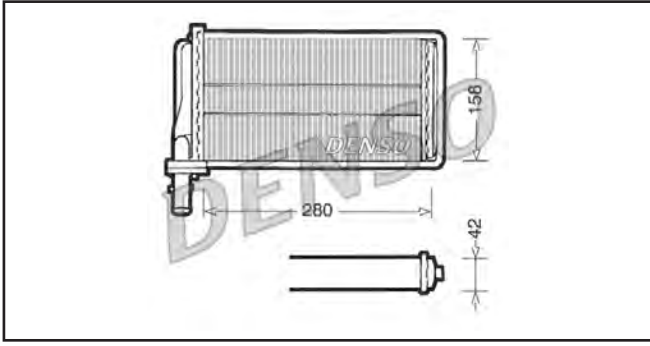

DENSO Photo Guide – Heater Cores

DRR01001

ALFA ROMEO 147 (00-10), GT (03-10)

DRR07003

ALFA ROMEO 147 (00-10), GT (03-10)

DRR01002

ALFA ROMEO 147 (00-10), GT (03-10)

DRR07005