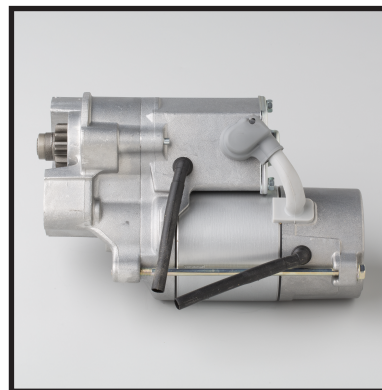

Starter DSN1208

DSN1208: Coverage

We are pleased to announce that part number DSN1208 (428000-6910), currently available in our AM range, also covers the applications formerly linked to part number 428000-4851.

- > Originally covered LR Range Rover Evoque & New Discovery Sport 2.2D MTM (OE ref: AH52-11001-AC / LR14060).
- > Can also cover LR Freelander II 2.2D MTM (OE ref: 6G9N-11000-MA / LR003468 & 6G9N-11000-MB / LR007372).
- > High durability specifications: The long life brushes and reinforced components allow coverage of vehicles equipped with or without a Stop-Start system.
- > Full DENSO coverage for this application range including automatic transmission vehicles (with Part Number DSN1209). This represents a car parc coverage of 175,098 vehicles (UK & IE).

DSN1208 Cross-Reference

DENSO	428000-4850
DENSO	428000-4851
DENSO	428000-6910
LAND ROVER	6G9N-11000-MA
LAND ROVER	6G9N-11000-MB
LAND ROVER	AH52-11001-AC
LAND ROVER	LR003468
LAND ROVER	LR007023
LAND ROVER	LR007372
LAND ROVER	LR009432
LAND ROVER	LR014060

DSN1208 Applications

Make	Model	Litre	Fuel	Mcode	Transmission	Short Desc.
LAND ROVER	FREELANDER II (06-14)	2.2	Diesel	224DT	Manual, 6-speed	LR DW12 M/T
LAND ROVER	RANGE ROVER Evoque (11-)	2.2	Diesel	224DT	Manual, 6-speed	LR DW12 M/T
LAND ROVER	DISCOVERY Sport (14-)	2.2	Diesel	224DT	Manual, 6-speed	LR DW12 M/T