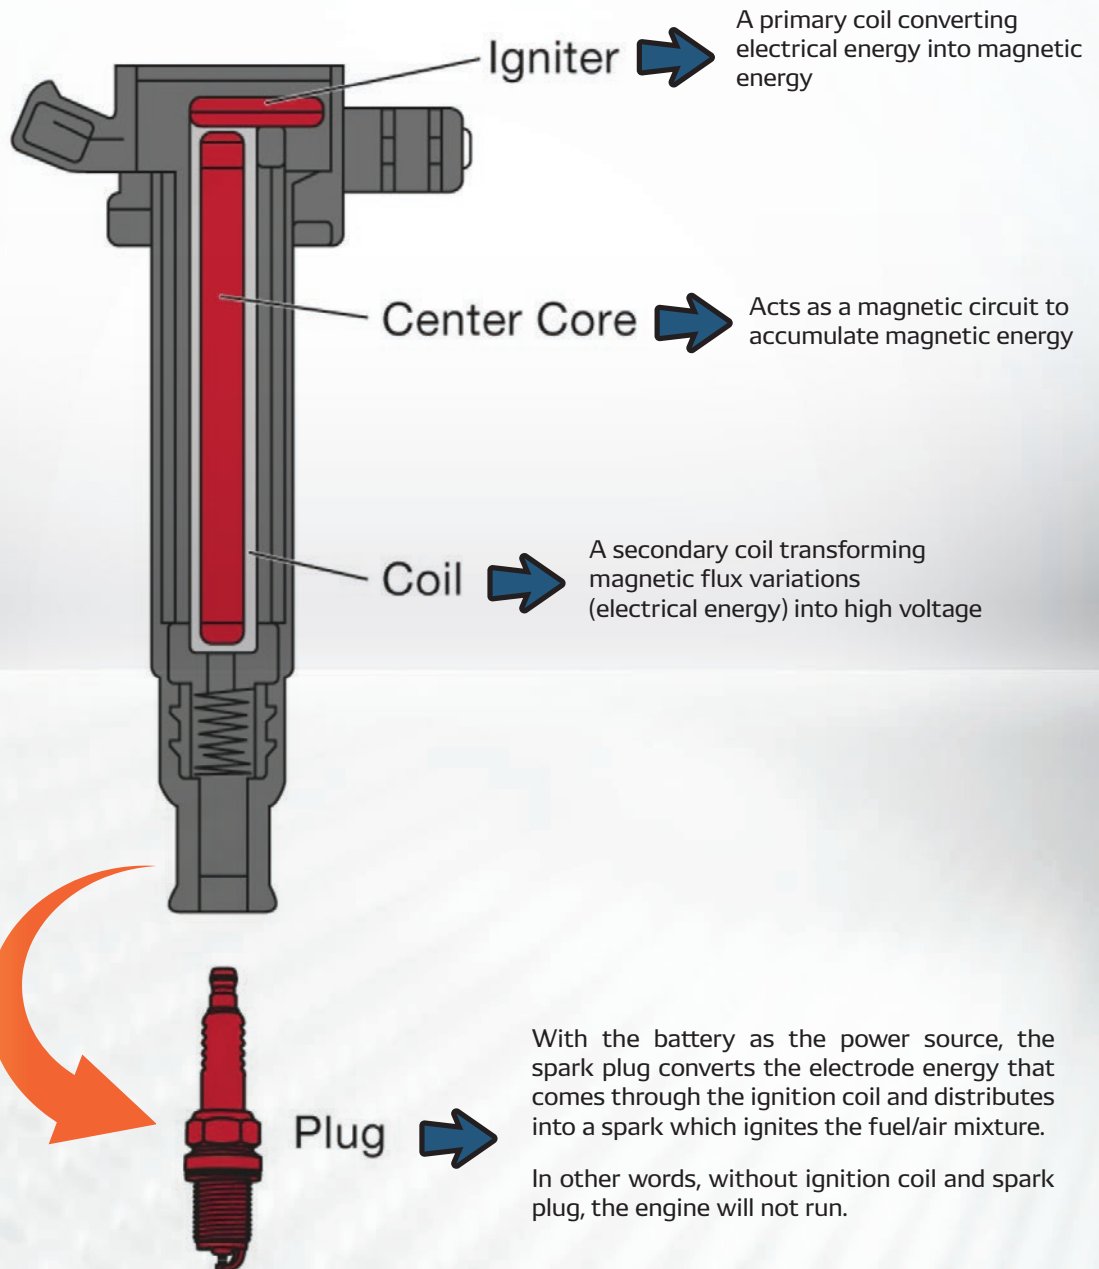

Breakdown of a Ignition Coil