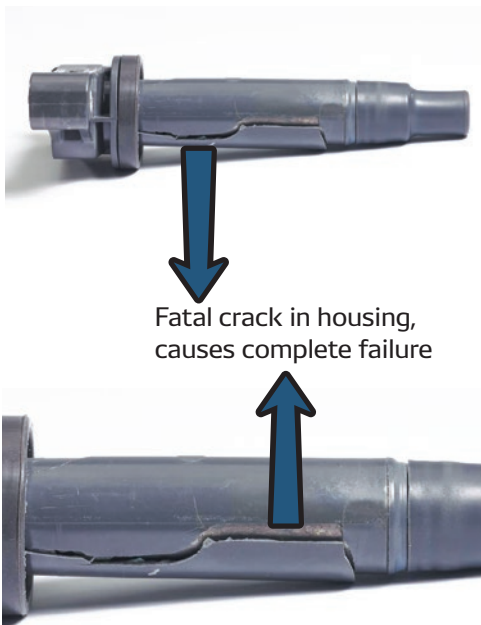

The Necessity to Check Spark Plug after Changing Ignition Coil

Broken Coil may damage spark plug.

Broken coil may result in advanced ignition timing or delayed ignition timing.

Advanced Ignition Timing

When the ignition timing is advanced, it may cause overheating of the spark plug. This results in decrease of engine horsepower, and speed may drop when running continuously at high speeds, driving for a long time uphill, or pulling too great a load.

Test Conditions:

Based on second generated voltage at room temperature.

3 Fuel Saving:

The accurate ignition timing from DENSO Ignition Coil could optimize your fuel consumption, helping you to save more cost in the long run.

Risk of Imitation Coil

The Danger of using Imitations

Due to poor quality of materials used in imitation parts, the insulation parts for the imitation coil would deteriorate faster than DENSO Genuine Ignition Coil. This might lead to crack in housing and the epoxy, as shown in the picture.