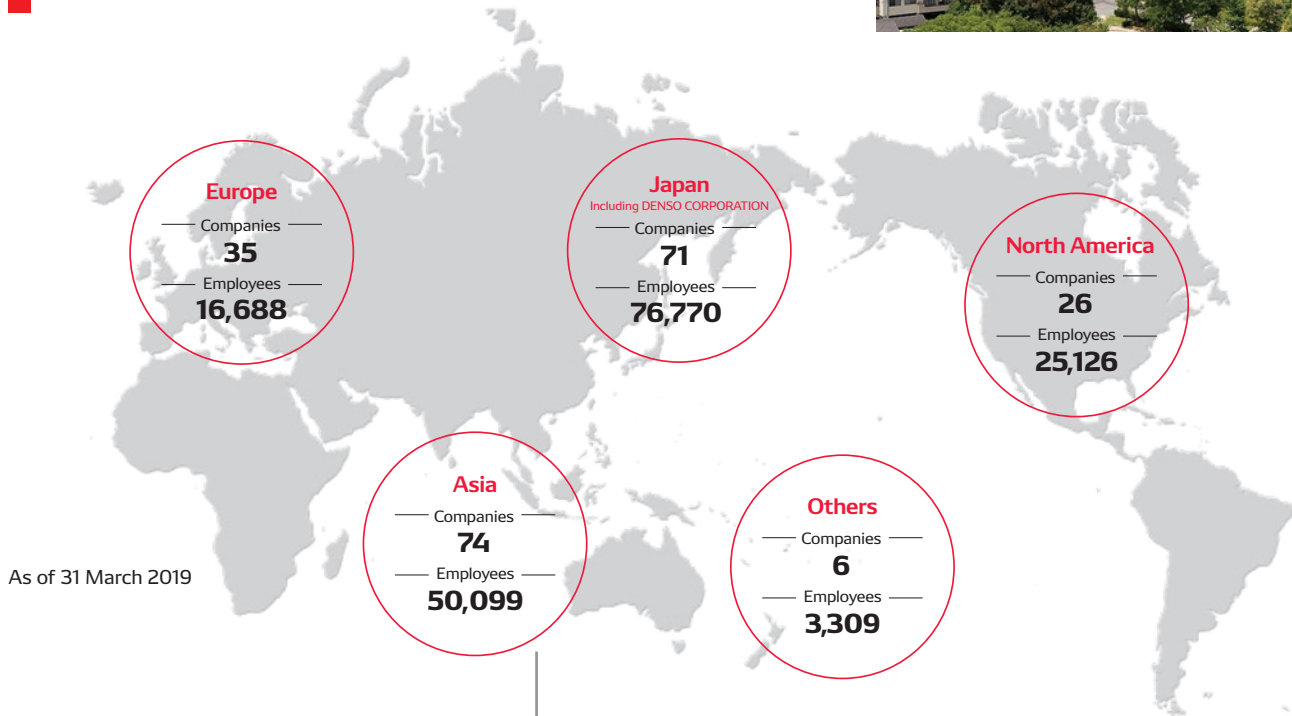

DENSO

2020-2021

**Ignition Coil
Catalogue**

(イグニッションコイル)

Global Network

As of 31 March 2019

DENSO Philosophy

The "DENSO Philosophy" guides our corporate actions, ensuring that we will continue to be a corporation that is trusted by people around the world.