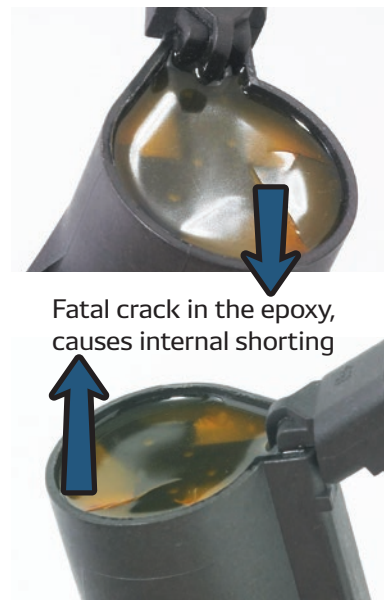

Risk of Imitation Coil

The Danger of using Imitations

Due to poor quality of materials used in imitation parts, the insulation parts for the imitation coil would deteriorate faster than DENSO Genuine Ignition Coil. This might lead to crack in housing and the epoxy, as shown in the picture.

Fatal crack in housing, causes complete failure

Fatal crack in the epoxy, causes internal shorting

These two failure modes will lead to burn-out and short circuit.

By using DENSO Genuine Ignition Coil, you can be assured of the best quality for your car.