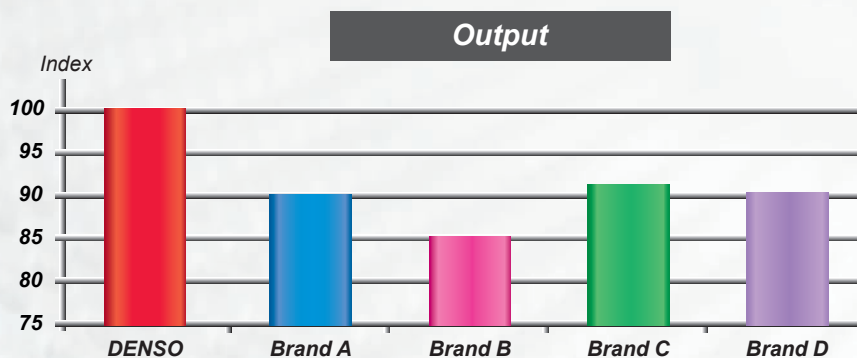

Test Conditions:

Based on second generated voltage at room temperature.

3 Fuel Saving:

The accurate ignition timing from DENSO Ignition Coil could optimize your fuel consumption, helping you to save more cost in the long run.