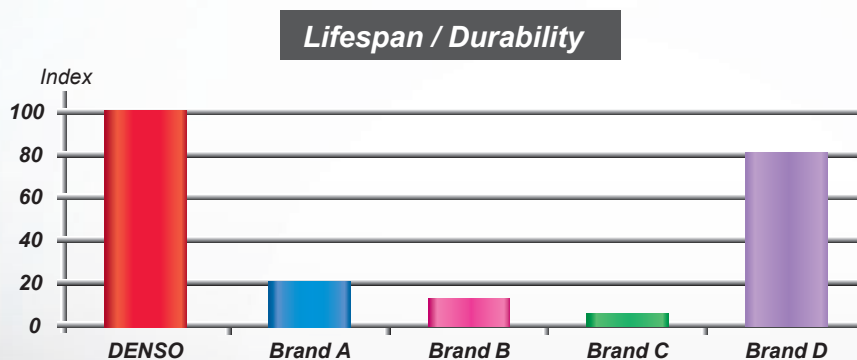

DENSO Advantage

1 Highly Reliable:

By utilizing DENSO Knowledge and top grade materials, DENSO creates a highly reliable coil with outstanding quality that suppresses noise, reduces misfires, and a long-life span in high temperature operation.

Our durability test has shown that DENSO coil can last the longest* among competitors in the market. This will give you peace of mind when driving with DENSO Ignition Coil.

*based on test conditions below

Test Conditions:

Thermal Shock Test

Lifespan: Low temperature ↔ high temperature to check crack in the case or filling epoxy of the Resin. This is the main failure mode, which lead to the failure in which burn-out and short circuit.

2 High Performance:

With DENSO Knowledge, we are able to create our coil with faster response time and higher output. This means that DENSO Ignition Coil can give more power during accelerating run and climbing run.