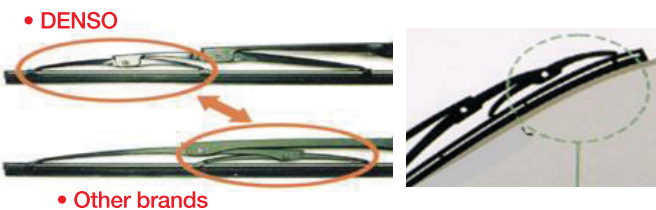

Conventional Type

1 Outer Yoke (Case of 6 points support)