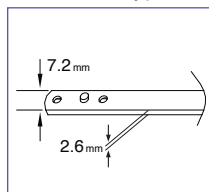

Screw Type

❖ Need optional adapter RHD [AS01-R] LHD [AS01-L]