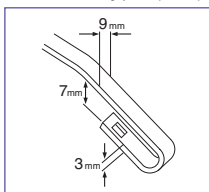

Installation Type Availability

U-Hook Type (9x3)