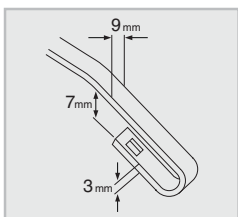

U-Hook Type (9x3)