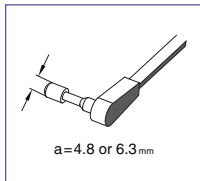

Wiper Blade Standard [DCS Series]

The DENSO Wiper Blade Standard is suitable for cost conscious customers with basic performance of proven DENSO Wiper Blade, with affordable price.

Installation Type Availability

Pin on Arm

❖ Need optional adapter [AS01-R] or [AS01-L]

❖ Need optional adapter [AS02]

DENSO's Conventional Wiper Blades Offer

"Super-Cut" Rubber Edge for effective wiping performance

Customer Convenience

Common use for RHD & LHD