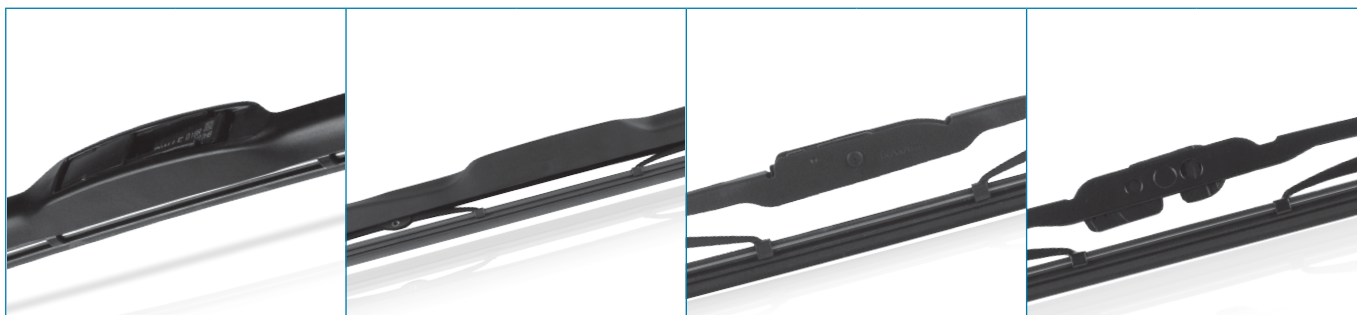

DDP (RHD/LHD)		DDS		DCP (RHD/LHD)		DCS	
Driver	Passenger	Driver	Passenger	Driver	Passenger	Driver	Passenger

				DGP-018	DGP-015	DCS-018	DCS-015
DDP-026	DDP-014	DDS-026	DDS-014				
				DGP-018	DGP-014	DCS-018	DCS-014
				DGP-018	DGP-014	DCS-018	DCS-014
				DGP-018	DGP-014	DCS-018	DCS-014
DDP-026	DDP-014	DDS-026	DDS-014				
				DGP-018	DGP-014	DCS-018	DCS-014
						DCS-026	DCS-014
				DGP-018	DGP-014	DCS-018	DCS-014
				DGP-020	DGP-017	DCS-020	DCS-017
						DCS-026	DCS-016
DDP-026	DDP-017	DDS-026	DDS-017	DGP-026	DGP-017	DCS-026	DCS-017
DDP-026	DDP-017	DDS-026	DDS-017				
				DGP-026	DGP-017	DCS-026	DCS-017
				DGP-024	DGP-019	DCS-024	DCS-019
				DGP-026	DGP-018	DCS-026	DCS-018
				DGP-022	DGP-018	DCS-022	DCS-018
				DGP-024	DGP-020	DCS-024	DCS-020
				DGP-020	DGP-018	DCS-020	DCS-018
						DCS-024	DCS-014
						DCS-024	DCS-014
						DCS-024	DCS-016
						DCS-024	DCS-014
						DCS-026	DCS-014
				DGP-024	DGP-021	DCS-024	DCS-021
DDP-026	DDP-020	DDS-026	DDS-020	DGP-026	DGP-020	DCS-026	DCS-020
				DGP-018	DGP-014	DCS-018	DCS-014
				DGP-018	DGP-012	DCS-018	DCS-012
				DGP-018	DGP-012	DCS-018	DCS-012
				DGP-018	DGP-014	DCS-018	DCS-014
				DGP-018	DGP-017	DCS-018	DCS-017
DDP-024	DDP-020	DDS-024	DDS-020	DGP-024	DGP-021	DCS-024	DCS-021
				DGP-018	DGP-018	DCS-018	DCS-018