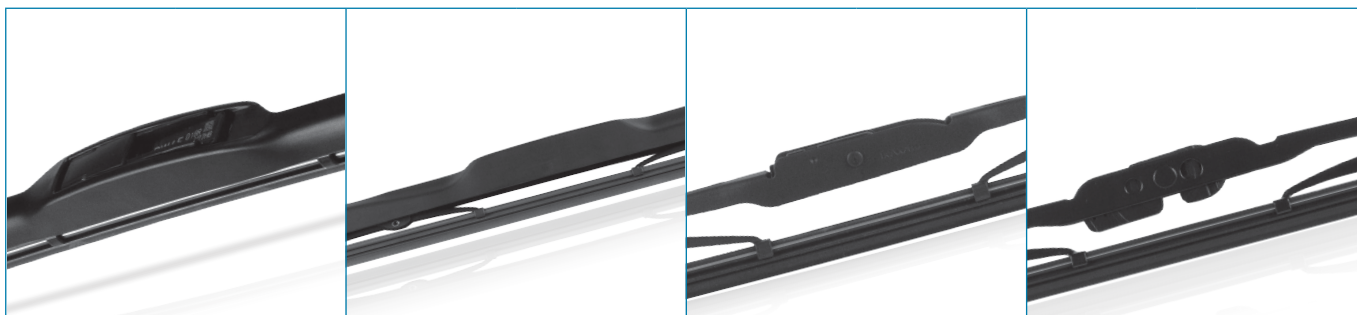

DDP (RHD/LHD)		DDS		DCP (RHD/LHD)		DCS	
Driver	Passenger	Driver	Passenger	Driver	Passenger	Driver	Passenger
DDP-020	DDP-018	DDS-020	DDS-018	DCP-020	DCP-018	DCS-020	DCS-018
				DCP-021	DCP-021	DCS-021	DCS-021
				DCP-026	DCP-018	DCS-026	DCS-018
				DCP-024	DCP-017	DCS-024	DCS-017
				DCP-024	DCP-017	DCS-024	DCS-017
				DCP-022	DCP-014	DCS-022	DCS-014
				DCP-019	DCP-019	DCS-019	DCS-019
				DCP-019	DCP-019	DCS-019	DCS-019
DDP-024	DDP-017	DDS-024	DDS-017	DCP-024	DCP-017	DCS-024	DCS-017
DDP-030	DDP-014						
				DCP-022	DCP-016	DCS-022	DCS-016
						DCS-020	DCS-014
				DCP-024	DCP-014	DCS-024	DCS-014
				DCP-024	DCP-014	DCS-024	DCS-014
				DCP-021	DCP-014	DCS-021	DCS-014
				DCP-024	DCP-014	DCS-024	DCS-014
DDP-028							
				DCP-021	DCP-017	DCS-021	DCS-017
				DCP-026	DCP-016	DCS-026	DCS-016
DDP-026	DDP-016	DDS-026	DDS-016	DCP-026	DCP-016	DCS-026	DCS-016
DDP-028	DDP-014						
				DCP-022	DCP-016	DCS-022	DCS-016
				DCP-019	DCP-018	DCS-019	DCS-018
				DCP-024	DCP-016	DCS-024	DCS-016
				DCP-022	DCP-016	DCS-022	DCS-016
				DCP-024	DCP-016	DCS-024	DCS-016
						DCS-026	DCS-014
				DCP-026	DCP-014	DCS-026	DCS-014
DDP-026	DDP-014	DDS-026	DDS-014	DCP-026	DCP-014	DCS-026	DCS-014
DDP-026	DDP-014	DDS-026	DDS-014	DCP-026	DCP-014	DCS-026	DCS-014
						DCS-024	DCS-014
						DCS-024	DCS-014
						DCS-026	DCS-014