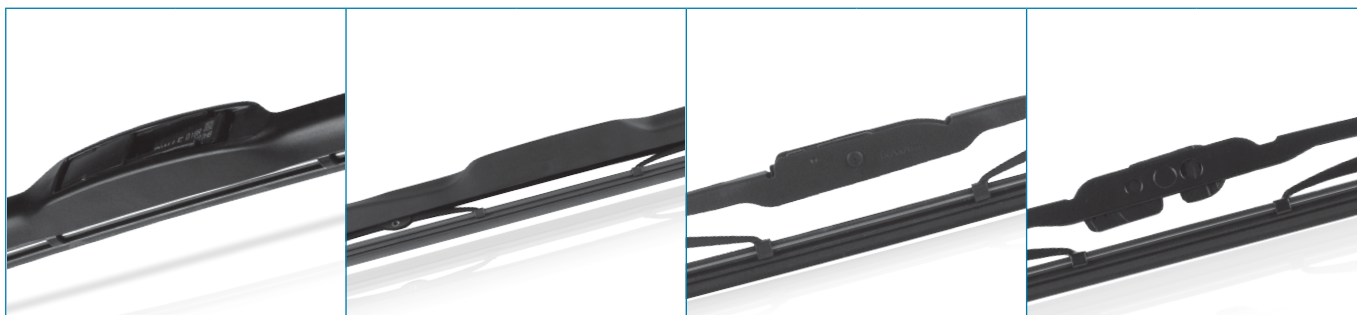

DDP (RHD/LHD)		DDS		DCP (RHD/LHD)		DCS	
Driver	Passenger	Driver	Passenger	Driver	Passenger	Driver	Passenger

						DCS-020	DCS-018
					DCP-016	DCP-016	DCS-016
					DCP-017	DCP-017	DCS-017
					DCP-016	DCP-016	DCS-016
						DCS-019	DCS-019
					DCP-016	DCP-016	DCS-016
						DCS-012	DCS-012
						DCS-012	DCS-012
					DCP-019	DCP-016	DCS-019
					DCP-019	DCP-016	DCS-019
					DCP-019	DCP-016	DCS-019
DDP-024	DDP-020	DDS-024	DDS-020				
					DCP-018	DCP-012	DCS-018
					DCP-018	DCP-012	DCS-018
					DCP-018	DCP-014	DCS-018
					DCP-016	DCP-016	DCS-016
					DCP-016	DCP-016	DCS-016
					DCP-018	DCP-018	DCS-018
					DCP-018	DCP-018	DCS-018
					DCP-021	DCP-012	DCS-021
					DCP-021	DCP-012	DCS-021
					DCP-020		DCS-020
					DCP-020	DCP-017	DCS-020
					DCP-021		DCS-021
					DCP-020		DCS-020
					DCP-020	DCP-018	DCS-020
					DCP-022	DCP-017	DCS-022
					DCP-022	DCP-018	DCS-022
							DCS-020
							DCS-022
							DCS-021
							DCS-022
					DCP-019	DCP-018	DCS-019