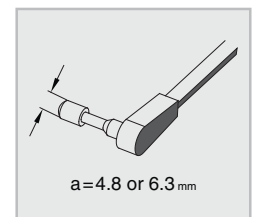

Design Blades
- Standard [DDS Series]

Design Blades
- Premium [DDP Series]

		BLADE TYPE			
		DESIGN		CONVENTIONAL	
		PREMIUM	STANDARD	PREMIUM	STANDARD
PART NUMBER		DDP-XXX	DDS-XXX	DCP-XXX	DCS-XXX
LENGTH		350-750 mm 14-30 inch	300-650 mm 12-26 inch	300-650 mm 12-26 inch	300-650 mm 12-26 inch
GRAPHITE COATING		●	●	●	X
U-HOOK	9 X 3	●	●	●	●
	9 X 4	X	X	X	●
CLIP TYPE	BAYONET	X	X	▲ [341-0218-0002D]	●
	SCREW	X	X	▲ RHD [AS01-R] LHD [AS01-L]	▲ [AS01-R] or [AS01-L]
PIN TYPE	ON ARM	X	X	X	▲ [AS02]
	ON BLADE	X	X	X	X
COMMON USED FOR RHD & LHD		X	●	X	●

● Available X Not Available ▲ Optional Adapter Needed

U-Hook Type (9x3)

U-Hook Type (9x4)

Bayonet Type

❖ Optional adapter
[341-0218-0002D]

Screw Type

❖ Need optional
adapter RHD [AS01-R]
or LHD [AS01-L]

Pin on Arm

❖ Need optional
adapter [AS02]

Part No. and Available Length Chart

LENGTH	DESIGN BLADE			CONVENTIONAL BLADE		
	PREMIUM		STANDARD	PREMIUM		STANDARD
	RHD	LHD		RHD	LHD	
300	-	-	DDS-012	DCP-012R	DCP-012L	DCS-012
325	-	-	DDS-013	-	-	DCS-013
350	DDP-014R	DDP-014L	DDS-014	DCP-014R	DCP-014L	DCS-014
375	-	-	DDS-015	DCP-015R	DCP-015L	DCS-015
400	DDP-016R	DDP-016L	DDS-016	DCP-016R	DCP-016L	DCS-016
425	DDP-017R	DDP-017L	DDS-017	DCP-017R	DCP-017L	DCS-017
450	DDP-018R	DDP-018L	DDS-018	DCP-018R	DCP-018L	DCS-018
475	DDP-019R	DDP-019L	DDS-019	DCP-019R	DCP-019L	DCS-019
500	DDP-020R	DDP-020L	DDS-020	DCP-020R	DCP-020L	DCS-020
525	-	DDP-021L	DDS-021	DCP-021R	DCP-021L	DCS-021
550	DDP-022R	DDP-022L	DDS-022	DCP-022R	DCP-022L	DCS-022
600	DDP-024R	DDP-024L	DDS-024	DCP-024R	DCP-024L	DCS-024
650	DDP-026R	DDP-026L	DDS-026	DCP-026R	DCP-026L	DCS-026
700	DDP-028R	DDP-028L	-	-	-	-
750	DDP-030R	DDP-030L	-	-	-	-