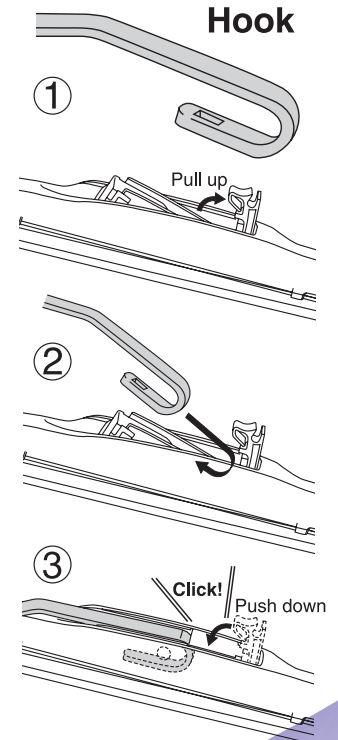

ATTACH

Hook