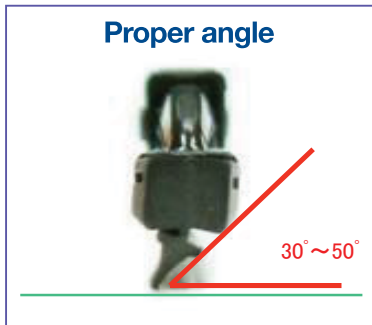

About Replacement

Bend Angle of Rubber

Proper angle can make a uniform thin film of water on the glass surface to keep safe vision. Proper bend angle of rubber is 30 – 50 degree

Proper angle