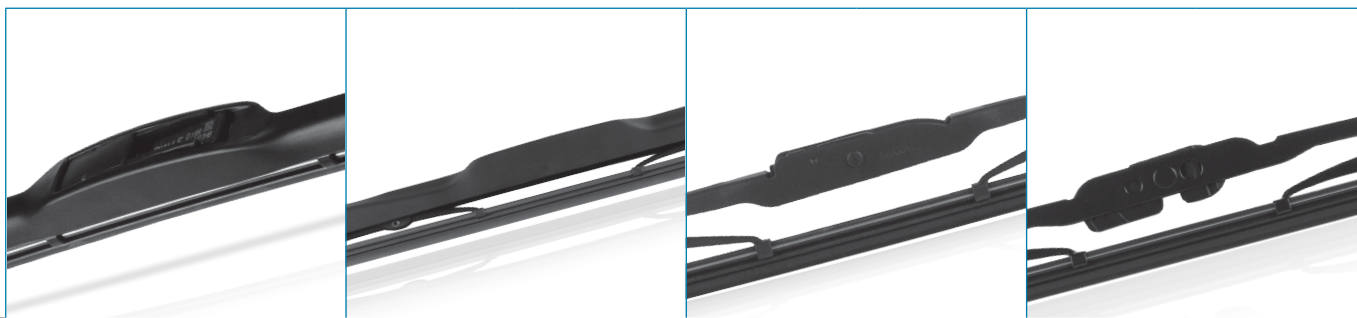

DDP (RHD/LHD)		DDS		DCP (RHD/LHD)		DCS	
Driver	Passenger	Driver	Passenger	Driver	Passenger	Driver	Passenger

						DCP-024	DCP-018	DCS-024	DCS-018
						DCP-022	DCP-018	DCS-022	DCS-018
						DCP-020	DCP-017	DCS-020	DCS-017
								DCS-018	DCS-018
						DCP-018	DCP-015	DCS-018	DCS-015
						DCP-017	DCP-015	DCS-017	DCS-015
						DCP-017	DCP-015	DCS-017	DCS-015
						DCP-016	DCP-016	DCS-016	DCS-016
						DCP-017	DCP-015	DCS-017	DCS-015
						DCP-017	DCP-015	DCS-017	DCS-015
						DCP-016	DCP-016	DCS-016	DCS-016
						DCP-017	DCP-017	DCS-017	DCS-017
								DCS-022	DCS-014
						DCP-022	DCP-014	DCS-022	DCS-014
						DCP-022	DCP-018	DCS-022	DCS-018
								DCS-022	DCS-016
						DCP-024	DCP-020	DCS-024	DCS-020
						DCP-026	DCP-018	DCS-026	DCS-018
DDP-026	DDP-018	DDS-026	DDS-018	DCP-026	DCP-018	DCS-026	DCS-018	DCS-026	DCS-018
DDP-026	DDP-018	DDS-026	DDS-018	DCP-026	DCP-018	DCS-026	DCS-018	DCS-026	DCS-018
						DCP-020	DCP-020	DCS-020	DCS-020
								DCS-018	DCS-018
						DCP-022	DCP-020	DCS-022	DCS-020
						DCP-022	DCP-020	DCS-022	DCS-020
						DCP-018	DCP-018	DCS-018	DCS-018
						DCP-018	DCP-016	DCS-018	DCS-016
						DCP-018	DCP-016	DCS-018	DCS-016
								DCS-022	DCS-018
						DCP-024	DCP-020	DCS-024	DCS-020
								DCS-018	DCS-018
						DCP-020		DCS-020	
						DCP-020	DCP-015	DCS-020	DCS-015
						DCP-020	DCP-015	DCS-020	DCS-015