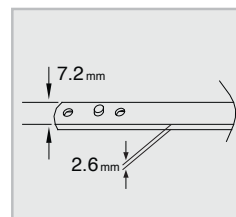

Screw Type

❖ Need optional
adapter RHD [AS01-R]
or LHD [AS01-L]