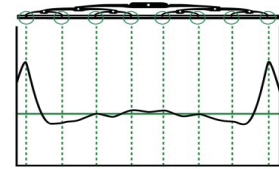

Comparison with Competitors

1

Load Distribution of Wiper Blade (compared at 500mm)

DENSO - Proper pressure

Other brands - Improper pressure

Due to equal pressure, streak is less likely to appear on DENSO Wiper Blades as compared to other brands.