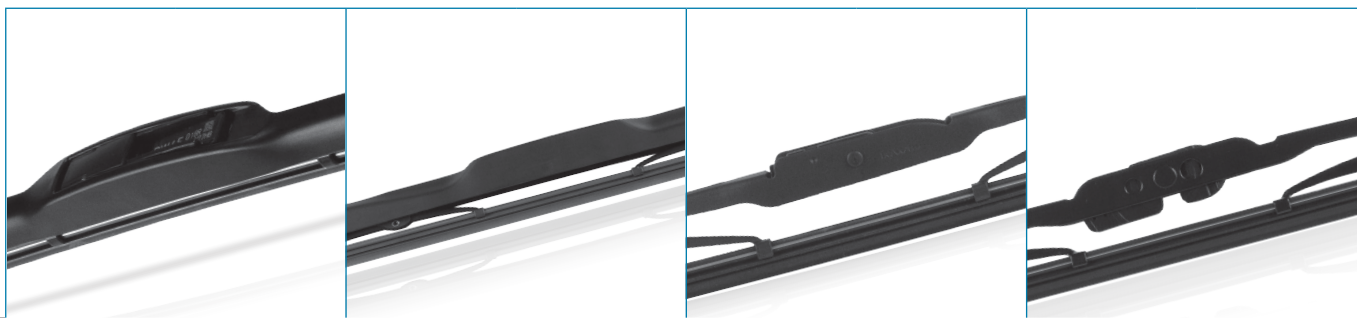

DDP (RHD/LHD)		DDS		DCP (RHD/LHD)		DCS	
Driver	Passenger	Driver	Passenger	Driver	Passenger	Driver	Passenger

						DCP-018	DCP-018	DCS-018	DCS-018
						DCP-024	DCP-016	DCS-024	DCS-016
								DCS-024	DCS-016
								DCS-018	DCS-018
						DCP-021	DCP-019	DCS-021	DCS-019
						DCP-021	DCP-019	DCS-021	DCS-019
						DCP-018	DCP-016	DCS-018	DCS-016
						DCP-018	DCP-016	DCS-018	DCS-016
						DCP-020	DCP-014	DCS-020	DCS-014
						DCP-020	DCP-014	DCS-020	DCS-014
						DCP-022	DCP-018	DCS-022	DCS-018
DDP-024	DDP-018	DDS-024	DDS-018			DCP-024	DCP-018	DCS-024	DCS-018
								DCS-026	DCS-018
DDP-026	DDP-016	DDS-026	DDS-016			DCP-026	DCP-016	DCS-026	DCS-016
						DCP-020	DCP-016	DCS-020	DCS-016
						DCP-024	DCP-016	DCS-024	DCS-016
						DCP-024	DCP-014	DCS-024	DCS-014
						DCP-022	DCP-017	DCS-022	DCS-017
						DCP-021	DCP-019	DCS-021	DCS-019
						DCP-021	DCP-019	DCS-021	DCS-019
						DCP-022	DCP-016	DCS-022	DCS-016
						DCP-022	DCP-016	DCS-022	DCS-016
						DCP-016	DCP-016	DCS-016	DCS-016
						DCP-020		DCS-020	
						DCP-020	DCP-015	DCS-020	DCS-015
						DCP-019	DCP-016	DCS-019	DCS-016
								DCS-024	DCS-014
								DCS-022	DCS-017
								DCS-024	DCS-019
								DCS-024	DCS-018
								DCS-021	DCS-019
						DCP-021	DCP-020	DCS-021	DCS-020
						DCP-024	DCP-024	DCS-024	DCS-024