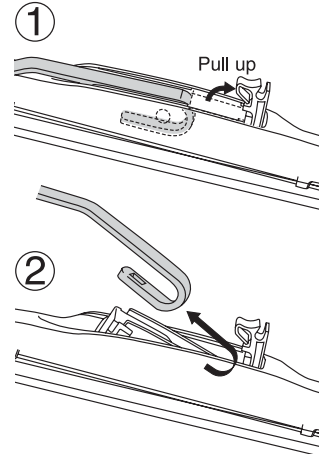

Design

How to Replace the Blade

DETACH

For others, check the owner's manual for the correct installation method.

ATTACH

Hook

Wiper Blade Applications

MODEL	YEAR	MODEL CODE
AUDI		
A3	1996-2003	
A3	2004-2012	
A4	1994-2001	
A4	2004-	
A4	2008-	
A6	1994-2005	
A8	1994-2002	
BMW		
MINI	2001-	
CHEVROLET		
AVEO	2004-2010	
BLAZER	1995-2004	
COROLADO	2003-	
CRUZE	2012-	
OPTRA	2003-	
OPTRA	2004-2007	
ZAFIRA	2000-	
CHRYSLER		
GRAND CHEROKEE	2002-2010	
WRANGLER	1996-2004	
WRANGLER	2007	
WRANGLER	2008-2010	
DAIHATSU		
ATLEY	1999-2005	S220G, S220V, S230G, S230V
ATLEY	2005-	S320G, S321G, S330G, S331G
ATLEY 7	2000-2004	S221G, S231G
BOON	2004-2010	M300S, M301S, M310S, M312S
BOON	2010-	M600S, M601S, M610S
BOON LUMINAS	2008-2012	M502G, M512G
CAST	2015-	LA250S, LA260S
CERIA	2001	
COO	2006-2013	M401S, M402S, M411S