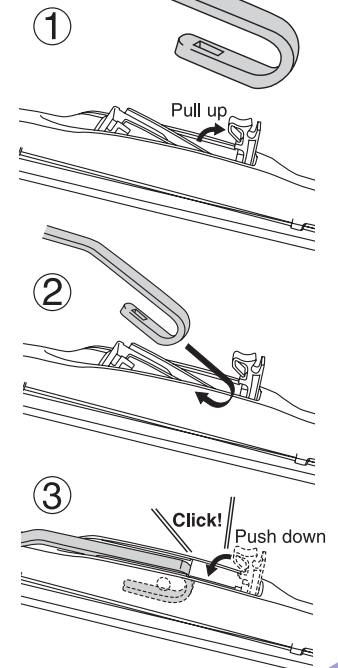

Design

How to Replace the Blade

DETACH

For others, check the owner's manual for the correct installation method.

ATTACH

Hook

Wiper Blade Applications

MODEL	YEAR	MODEL CODE
AUDI		
A3	1996-2003	
A3	2004-2012	
A4	1994-2001	
A4	2004-	
A4	2008-	
A6	1994-2005	
A8	1994-2002	
BMW		
MINI	2001-	
CHEVROLET		
AVEO	2004-2010	
BLAZER	1995-2004	
COROLADO	2003-	
CRUZE	2012-	
OPTRA	2003-	
OPTRA	2004-2007	
ZAFIRA	2000-	
CHRYSLER		
GRAND CHEROKEE	2002-2010	
WRANGLER	1996-2004	
WRANGLER	2007	
WRANGLER	2008-2010	
DAIHATSU		
ATLEY	1999-2005	S220G, S220V, S230G, S230V
ATLEY	2005-	S320G, S321G, S330G, S331G
ATLEY 7	2000-2004	S221G, S231G
BOON	2004-2010	M300S, M301S, M310S, M312S
BOON	2010-	M600S, M601S, M610S
BOON LUMINAS	2008-2012	M502G, M512G
CAST	2015-	LA250S, LA260S
CERIA	2001	
COO	2006-2013	M401S, M402S, M411S