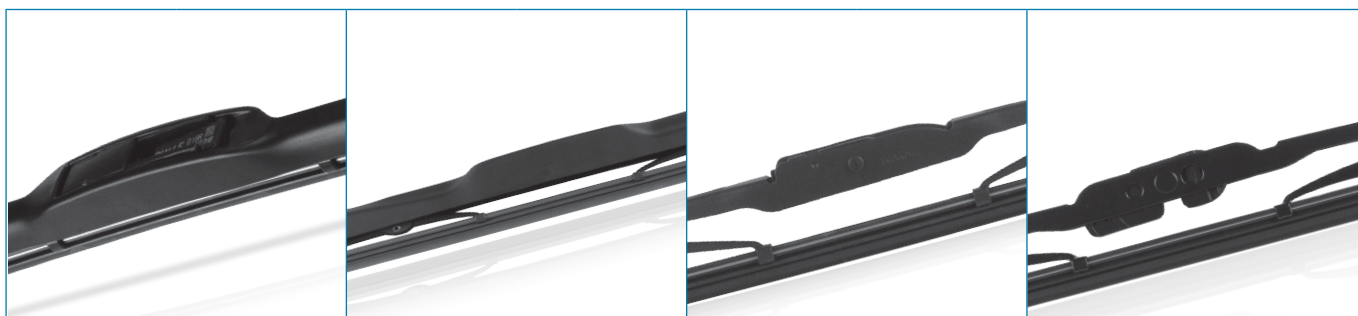

DDP (RHD/LHD)		DDS		DCP (RHD/LHD)		DCS	
Driver	Passenger	Driver	Passenger	Driver	Passenger	Driver	Passenger

						DCP-026	DCP-016	DCS-026	DCS-016
						DCP-024	DCP-016	DCS-024	DCS-016
						DCP-026	DCP-016	DCS-026	DCS-016
						DCP-026	DCP-016	DCS-026	DCS-016
								DCS-021	DCS-019
						DCP-018	DCP-018	DCS-018	DCS-018
						DCP-018		DCS-018	
DDP-018	DDP-019	DDS-018	DDS-019			DCP-018	DCP-019	DCS-018	DCS-019
								DCS-020	DCS-018
						DCP-018	DCP-018	DCS-018	DCS-018
						DCP-016	DCP-016	DCS-016	DCS-016
						DCP-016	DCP-016	DCS-016	DCS-016
						DCP-017	DCP-017	DCS-017	DCS-017
						DCP-016	DCP-016	DCS-016	DCS-016
						DCP-016	DCP-016	DCS-016	DCS-016
						DCP-016	DCP-016	DCS-016	DCS-016
						DCP-016	DCP-016	DCS-016	DCS-016
						DCP-019	DCP-019	DCS-019	DCS-019
								DCS-015	DCS-015
						DCP-020	DCP-016	DCS-020	DCS-016
						DCP-024	DCP-016	DCS-024	DCS-016
						DCP-021	DCP-019	DCS-021	DCS-019
						DCP-022	DCP-018	DCS-022	DCS-018
						DCP-022	DCP-018	DCS-022	DCS-018
						DCP-020	DCP-020	DCS-020	DCS-020
						DCP-019	DCP-019	DCS-019	DCS-019
						DCP-020	DCP-020	DCS-020	DCS-020
						DCP-020	DCP-019	DCS-020	DCS-019
						DCP-026	DCP-012	DCS-026	DCS-012
						DCP-026	DCP-012	DCS-026	DCS-012
						DCP-026	DCP-012	DCS-026	DCS-012