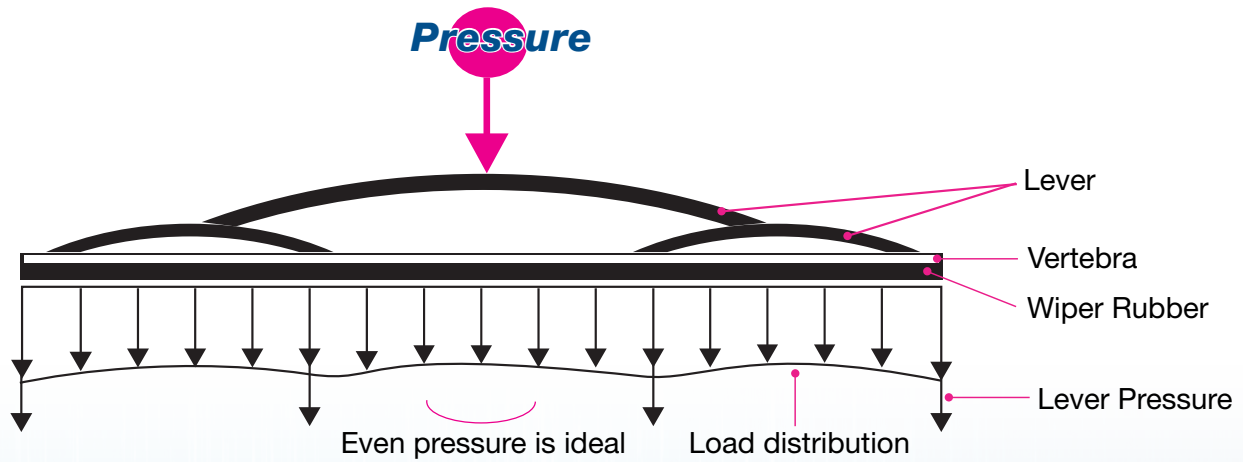

Premium and Standard available

Features by Line-up

BLADE TYPE		SUPER-CUT RUBBER EDGE	GRAPHITE COATING	AERO DYNAMIC SHAPE	COMMON FOR R/L USE
DESIGN 	PREMIUM [DDP SERIES]				Not Applicable
	STANDARD [DDS SERIES]				
CONVENTIONAL 	PREMIUM [DCP SERIES]				Not Applicable
	STANDARD [DCS SERIES]		Not Applicable	Not Applicable	

Graphite Coating

Graphite is a type of carbon particle that helps to reduce “frictional resistance” on window glass with water repellent coating.

- 1) High wiping performance without the chattering sound.
- 2) Doesn't spoil the water repellent coating on the glass so it can last longer time.

Important Factors to Determine Wiping Performance

Load Distribution of Wiper Blade

In order for the wiper blade to function properly, the entire length of the blade must be held against the surface of the glass with **EQUAL PRESSURE**.

Rubber Edge

Sharp rubber edge can make a **CLEAR WIPE**

Outstanding Merit of “DENSO Wiper Blade”

Design Type

1 Sharp Rubber Edge by “Super-cut”

DENSO original “Super-cut” makes sharp edge.

2

Compatible of high speed performance and design by “Sharpened Light Aero Plastic Cover”.