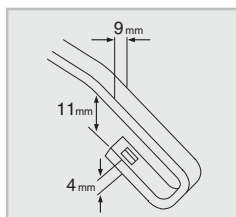

U-Hook Type (9x4)