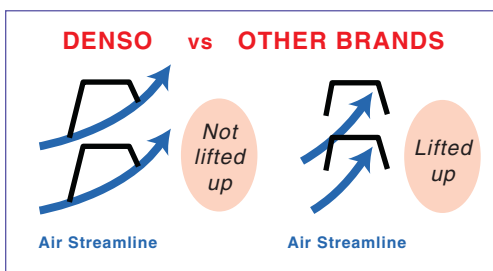

Unsymmetrical Shape Between Face and Back of Primary & Secondary Lever (Aero design)

DENSO's Conventional Wiper Blades offer

Graphite Coating for smooth wiping

Aero dynamic construction

"Super-Cut" Rubber Edge for effective wiping performance

Customer Convenience

Unique OEM design, compatible with conventional type

Installation Type Availability

❖ Need optional adapter [341-0218-0002D]

❖ Need optional adapter RHD [AS01-R] LHD [AS01-L]