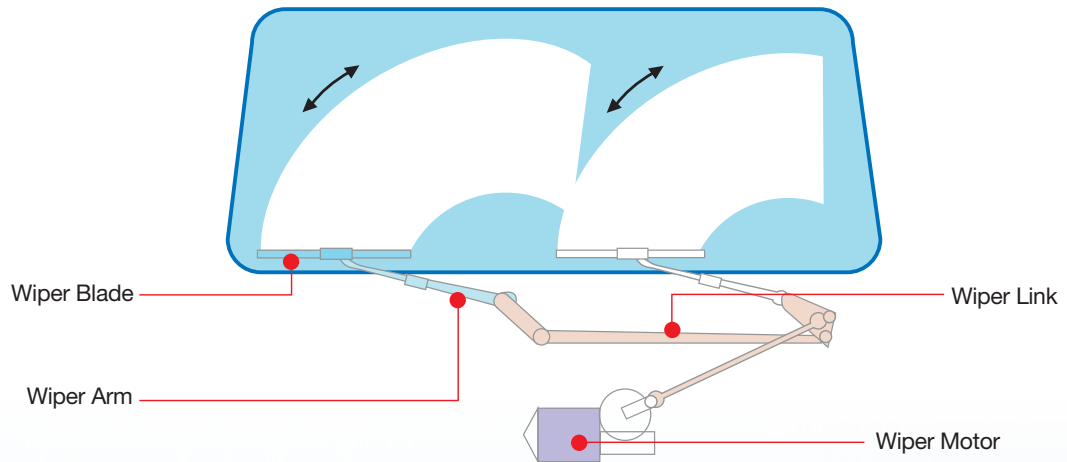

About Wiper

The Wiper System & Configuration

How the Wiper Blade wipes the Glass

The job of the wiper blade is not to wipe water off the glass. What it does is to smooth the water on the surface of the glass in order to create "a thin film" that allows light to pass through it without refracting, or bending.

About Replacement

Bend Angle of Rubber

Proper angle can make a uniform thin film of water on the glass surface to keep safe vision. Proper bend angle of rubber is 30 – 50 degree

Proper angle

Too much bend