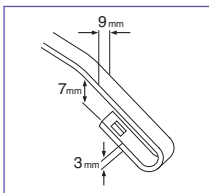

Design Blades
- Standard [DDS Series]

Design Blades
- Premium [DDP Series]

		BLADE TYPE			
		DESIGN		CONVENTIONAL	
		PREMIUM	STANDARD	PREMIUM	STANDARD
PART NUMBER		DDP-XXX	DDS-XXX	DCP-XXX	DCS-XXX
LENGTH		350-750 mm 14-30 inch	300-650 mm 12-26 inch	300-650 mm 12-26 inch	300-650 mm 12-26 inch
GRAPHITE COATING		●	●	●	X
U-HOOK	9 X 3	●	●	●	●
	9 X 4	X	X	X	●
CLIP TYPE	BAYONET	X	X	▲ [341-0218-0002D]	●
	SCREW	X	X	▲ RHD [AS01-R] LHD [AS01-L]	▲ [AS01-R] or [AS01-L]
PIN TYPE	ON ARM	X	X	X	▲ [AS02]
	ON BLADE	X	X	X	X
COMMON USED FOR RHD & LHD		X	●	X	●

(View from car inside)
Conventional Type Blade

(View from car inside)
Design Blade

Installation Type Availability

U-Hook Type (9x3)

Dynamic Design

Fully covered,
Aero Dynamic &
Stylish matt black body

Low profile &
Unobstrusive
shape