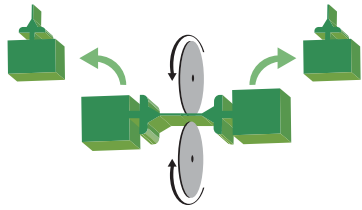

Important Factors to Determine Wiping Performance

Load Distribution of Wiper Blade

In order for the wiper blade to function properly, the entire length of the blade must be held against the surface of the glass with **EQUAL PRESSURE**.

Rubber Edge

Sharp rubber edge can make a **CLEAR WIPE**

Outstanding Merit of “DENSO Wiper Blade”

Design Type

1 Sharp Rubber Edge by “Super-cut”

DENSO original “Super-cut” makes sharp edge.

2

Compatible of high speed performance and design by “Sharpened Light Aero Plastic Cover”.

Wiping performance ➡ Increased

Conventional Type

1 Outer Yoke (Case of 6 points support)

Unsymmetrical Secondary Lever & Yoke

To keep load distribution even till the end.

2 Sharp Rubber Edge by “Super-cut”

DENSO original “Super-cut” makes sharp edge.

3

Unsymmetrical Shape Between Face and Back of Primary & Secondary Lever (Aero design)

• DENSO

• Other Brands

Similar to the shape of the wing of racing cars, DENSO Wiper Blades will not be lifted up by the pressure of the wind, even during high speed.