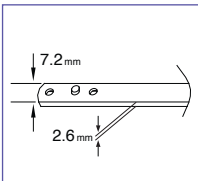

Wiper Blade Standard [DCS Series]

The DENSO Wiper Blade Standard is suitable for cost conscious customers with basic performance of proven DENSO Wiper Blade, with affordable price.

Installation Type Availability

Screw Type

❖ Need optional adapter [AS01-R] or [AS01-L]

❖ Need optional adapter [AS02]

DENSO's Conventional Wiper Blades Offer

"Super-Cut" Rubber Edge for effective wiping performance

Customer Convenience

Common use for RHD & LHD