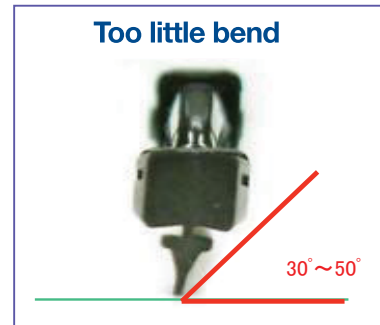

About Replacement

Bend Angle of Rubber

Proper angle can make a uniform thin film of water on the glass surface to keep safe vision. Proper bend angle of rubber is 30 – 50 degree

Proper angle

Too much bend

Too little bend

Bigger play between levers
Rubber deformation
▶ Smear

Rubber hardening
▶ Chattering

Connection → 

Yoke → 

Main reason for improper bend angle

- ▶ Play of claw of yoke
- ▶ Play at the connecting portion