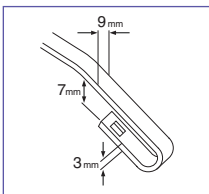

Installation Type Availability

U-Hook Type (9x3)

Dynamic Design

Fully covered,
Aero Dynamic &
Stylish matt black body

Superb Performance

Graphite Coating for
smooth wiping

“Super-Cut” Rubber
Edge for effective
wiping performance

Customer Convenience

Common use for
RHD & LHD