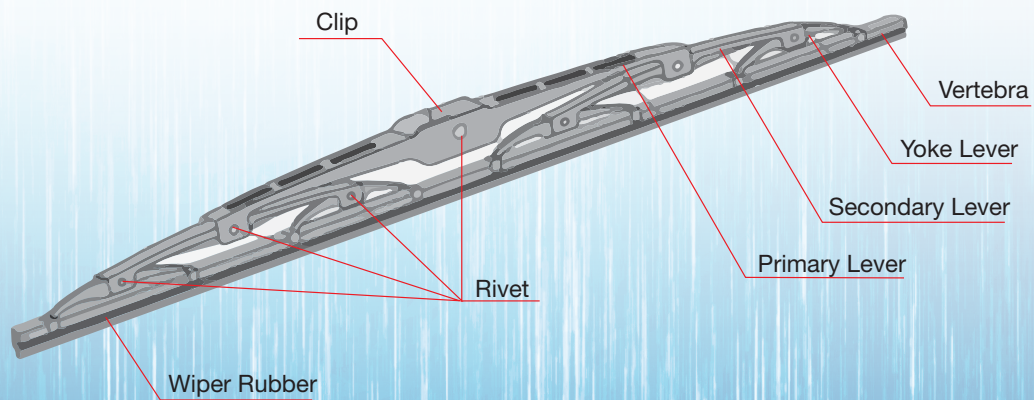

About Wiper

The Wiper System & Configuration

How the Wiper Blade wipes the Glass

The job of the wiper blade is not to wipe water off the glass. What it does is to smooth the water on the surface of the glass in order to create "a thin film" that allows light to pass through it without refracting, or bending.

About Replacement

Bend Angle of Rubber

Proper angle can make a uniform thin film of water on the glass surface to keep safe vision. Proper bend angle of rubber is 30 – 50 degree

Proper angle

Too much bend

Too little bend

Bigger play between levers
Rubber deformation
▶ Smear

Rubber hardening
▶ Chattering

Connection → 

Yoke → 

Main reason for improper bend angle

- ▶ Play of claw of yoke
- ▶ Play at the connecting portion

Streaking

Symptom: Narrow streaks are left on the windshield.

Cause: Foreign matter has attached itself to the rubber blade, or edge of the blade is worn.

Remedy

First, clean the edge of the blade. If streaks still appear, replace Wiper Blade.