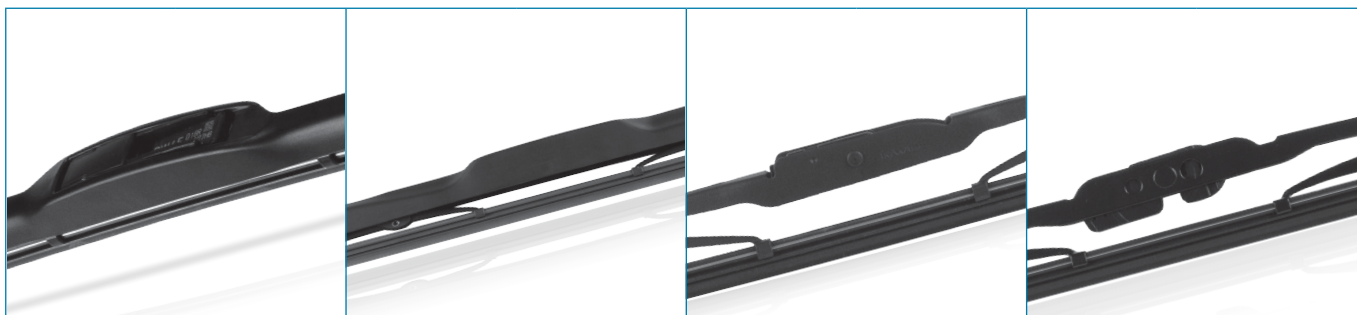

DDP (RHD/LHD)		DDS		DCP (RHD/LHD)		DCS	
Driver	Passenger	Driver	Passenger	Driver	Passenger	Driver	Passenger
				DCP-022	DCP-014	DCS-022	DCS-014
						DCS-021	DCS-018
						DCS-022	DCS-018
				DCP-022	DCP-012	DCS-022	DCS-012
				DCP-022	DCP-012	DCS-022	DCS-012
				DCP-021	DCP-014	DCS-021	DCS-014
				DCP-019	DCP-017 + C-3	DCS-019	DCS-017 + C-3
						DCS-020	DCS-016
						DCS-020	DCS-014
				DCP-021	DCP-014	DCS-021	DCS-014
						DCS-019	DCS-019
						DCS-020	DCS-018
						DCS-020	DCS-020
						DCS-018	DCS-018
						DCS-019	DCS-019
						DCS-021	DCS-018
						DCS-024	DCS-016
				DCP-020	DCP-020	DCS-020	DCS-020
				DCP-020	DCP-020	DCS-020	DCS-020
DDP-020	DDP-020	DDS-020	DDS-020	DCP-020	DCP-020	DCS-020	DCS-020
						DCS-019	DCS-019
				DCP-026	DCP-026	DCS-026	DCS-026
				DCP-022x2pcs	DCP-022	DCS-022x2pcs	DCS-022
						DCS-024	DCS-019
				DCP-026	DCP-015	DCS-026	DCS-015
						DCS-026	DCS-018
						DCS-026	DCS-019
						DCS-024	DCS-019
						DCS-019	DCS-019
				DCP-021	DCP-018	DCS-021	DCS-018