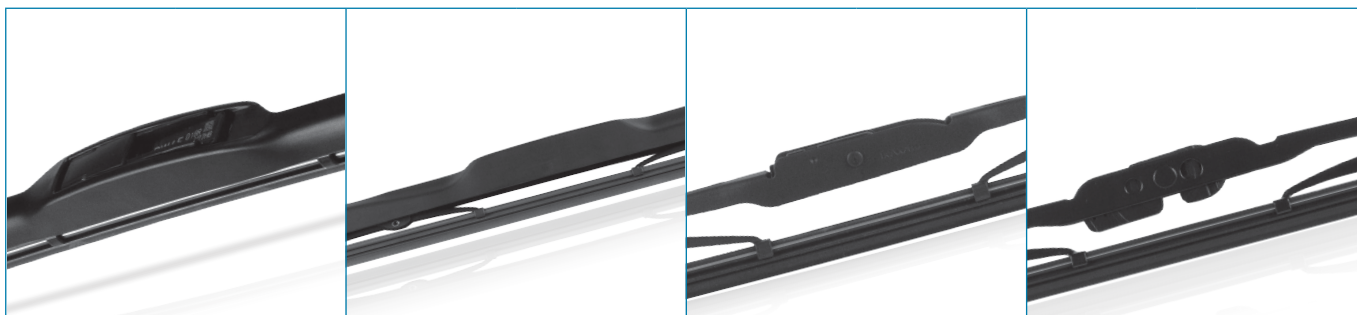

DDP (RHD/LHD)		DDS		DCP (RHD/LHD)		DCS		
Driver	Passenger	Driver	Passenger	Driver	Passenger	Driver	Passenger	
	DDP-019	DDP-019	DDS-019	DDS-019	DCP-019	DCP-019	DCS-019	DCS-019
							DCS-018	DCS-018
					DCP-020	DCP-020	DCS-020	DCS-020
					DCP-019	DCP-019	DCS-019	DCS-019
					DCP-019	DCP-019	DCS-019	DCS-019
					DCP-026	DCP-018	DCS-026	DCS-018
					DCP-019	DCP-019	DCS-019	DCS-019
							DCS-022	DCS-019
							DCS-021	DCS-017
							DCS-018	DCS-018
							DCS-022	DCS-019
							DCS-024	DCS-019
							DCS-021	DCS-019
	DDP-026	DDP-014	DDS-026	DDS-014				
	DDP-024	DDP-018	DDS-024	DDS-018				
	DDP-026	DDP-018	DDS-026	DDS-018				
	DDP-024	DDP-020	DDS-024	DDS-020				
	DDP-024	DDP-020	DDS-024	DDS-020				
	DDP-026	DDP-016	DDS-026	DDS-016				
	DDP-024	DDP-018	DDS-024	DDS-018				
	DDP-024	DDP-018	DDS-024	DDS-018				
							DCS-021	DCS-018
	DDP-024	DDP-020	DDS-024	DDS-020				
							DCS-024	DCS-016
	DDP-026	DDP-018	DDS-026	DDS-018	DCP-026	DCP-018	DCS-026	DCS-018
	DDP-024	DDP-019	DDS-024	DDS-019	DCP-024	DCP-019	DCS-024	DCS-019
	DDP-026	DDP-018	DDS-026	DDS-018	DCP-026	DCP-018	DCS-026	DCS-018
	DDP-026	DDP-016	DDS-026	DDS-016	DCP-026	DCP-016	DCS-026	DCS-016
	DDP-022	DDP-020	DDS-022	DDS-020	DCP-022	DCP-020	DCS-022	DCS-020
	DDP-024	DDP-018	DDS-024	DDS-018	DCP-024	DCP-018	DCS-024	DCS-018
	DDP-024	DDP-017	DDS-024	DDS-017	DCP-024	DCP-017	DCS-024	DCS-017