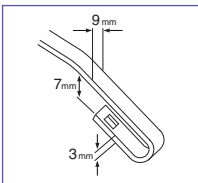

Installation Type Availability

U-Hook Type (9x3)