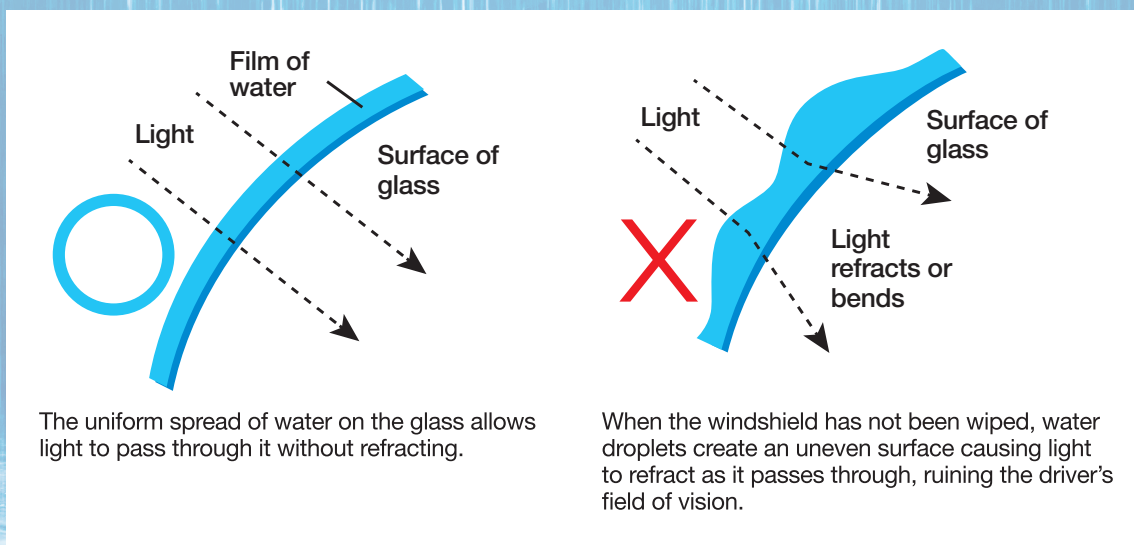

About Wiper

The Wiper System & Configuration

How the Wiper Blade wipes the Glass

The job of the wiper blade is not to wipe water off the glass. What it does is to smooth the water on the surface of the glass in order to create "a thin film" that allows light to pass through it without refracting, or bending.

Streaking

Symptom: Narrow streaks are left on the windshield.

Cause: Foreign matter has attached itself to the rubber blade, or edge of the blade is worn.

Remedy

First, clean the edge of the blade. If streaks still appear, replace Wiper Blade.