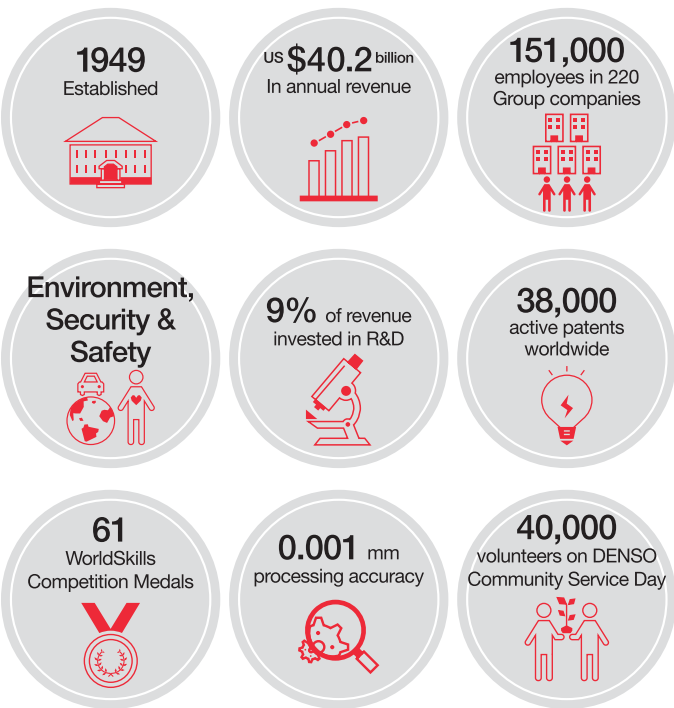

All business locations: 224 companies (38 countries and regions)
Consolidated subsidiaries: 188 (Japan: 62, North America: 28, Europe: 34, Asia: 58, South America/Others: 6)
Affiliates under the equity method: 36 (Japan: 13, North America: 04, Europe: 04, Asia: 13, South America/Others: 2)