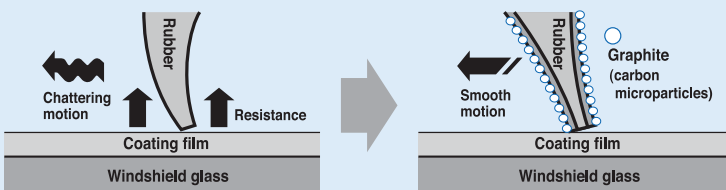

Graphite Coating

Graphite is a type of carbon particle that helps to reduce “frictional resistance” on window glass with water repellent coating.

1) High wiping performance without the chattering sound.
2) Doesn't spoil the water repellent coating on the glass so it can last longer time.