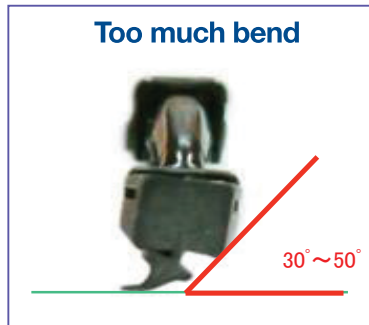

Too much bend