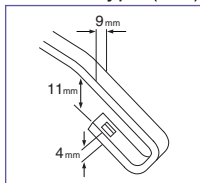

U-Hook Type (9x4)