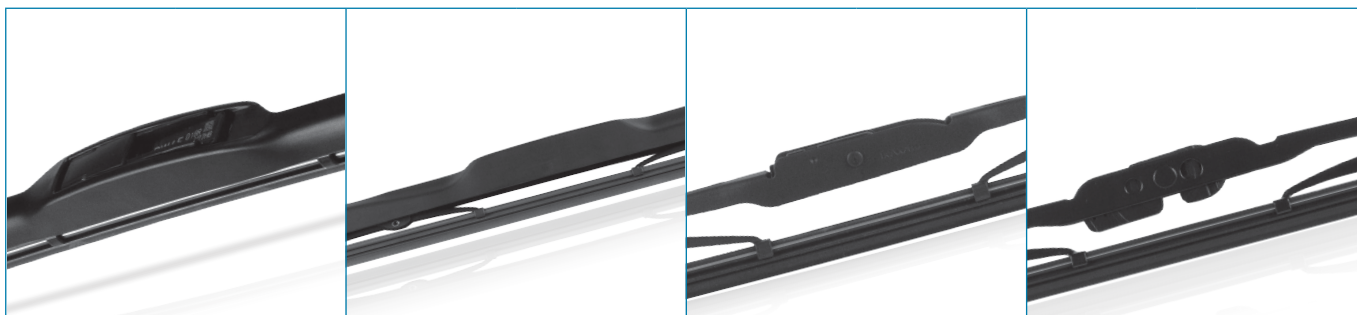

DDP (RHD/LHD)		DDS		DCP (RHD/LHD)		DCS	
Driver	Passenger	Driver	Passenger	Driver	Passenger	Driver	Passenger

				DCP-022	DCP-017	DCS-022	DCS-017
				DCP-022	DCP-016	DCS-022	DCS-016
				DCP-026	DCP-014	DCS-026	DCS-014
				DCP-018	DCP-018	DCS-018	DCS-018
				DCP-022	DCP-016	DCS-022	DCS-016
				DCP-022	DCP-020	DCS-022	DCS-020
				DCP-022	DCP-020	DCS-022	DCS-020
				DCP-022	DCP-018	DCS-022	DCS-018
				DCP-022	DCP-018	DCS-022	DCS-018
				DCP-020		DCS-020	
				DCP-019	DCP-014	DCS-019	DCS-014
				DCP-019	DCP-014	DCS-019	DCS-014
				DCP-021	DCP-014	DCS-021	DCS-014
				DCP-024	DCP-012	DCS-024	DCS-012
				DCP-026	DCP-026	DCS-026	DCS-026
				DCP-022	DCP-018	DCS-022	DCS-018
						DCS-024	DCS-018
						DCS-026	DCS-020
				DCP-024	DCP-017	DCS-024	DCS-017
						DCS-018	DCS-018
						DCS-020	DCS-020
						DCS-017	DCS-017
						DCS-024	DCS-018
				DCP-024	DCP-018	DCS-024	DCS-018
				DCP-024	DCP-018	DCS-024	DCS-018
						DCS-026	DCS-018
				DCP-024	DCP-018	DCS-024	DCS-018
				DCP-022	DCP-016	DCS-022	DCS-016
				DCP-024	DCP-018	DCS-024	DCS-018
						DCS-024	DCS-018
				DCP-024	DCP-018	DCS-024	DCS-018
				DCP-024	DCP-018	DCS-024	DCS-018
				DCP-024	DCP-017	DCS-024	DCS-017