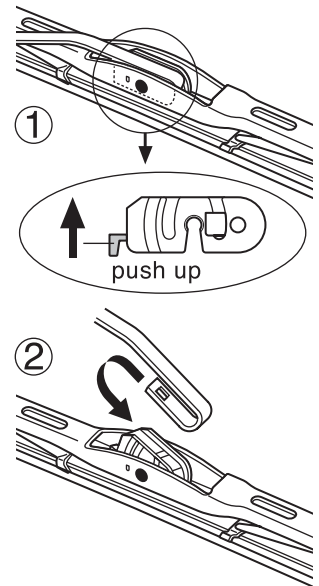

Wiper Blade Premium [DCP Series]

How to Replace the Blade

DETACH

For others, check the owner's manual for the correct installation method.

ATTACH