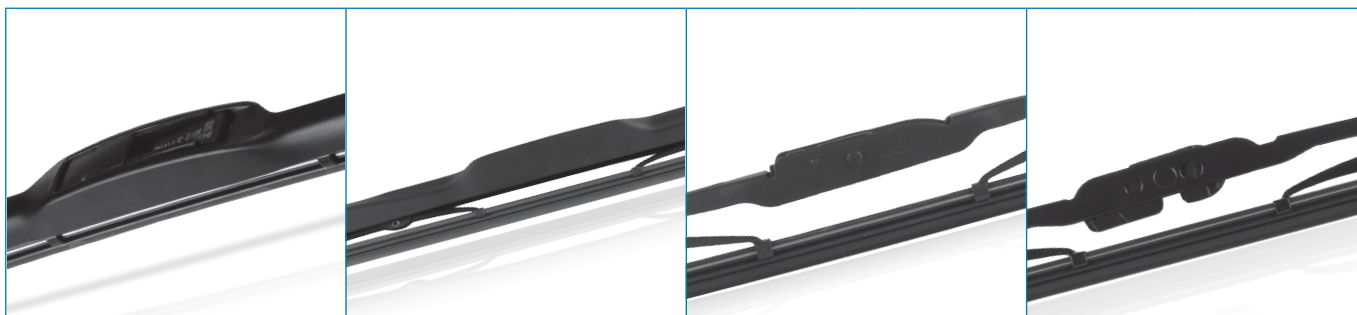

DDP (RHD/LHD)		DDS		DCP (RHD/LHD)		DCS	
Driver	Passenger	Driver	Passenger	Driver	Passenger	Driver	Passenger

						DCP-019	DCP-018	DCS-019	DCS-018
						DCP-021	DCP-018	DCS-021	DCS-018
						DCP-022	DCP-017	DCS-022	DCS-017
						DCP-026	DCP-014	DCS-026	DCS-014
DDP-026	DDP-014	DDS-026	DDS-014			DCP-026	DCP-014	DCS-026	DCS-014
						DCP-018	DCP-016	DCS-018	DCS-016
						DCP-020	DCP-018	DCS-020	DCS-018
						DCP-020	DCP-018	DCS-020	DCS-018
						DCP-018	DCP-015	DCS-018	DCS-015
						DCP-019	DCP-016	DCS-019	DCS-016
						DCP-019	DCP-016	DCS-019	DCS-016
						DCP-020	DCP-016	DCS-020	DCS-016
						DCP-020	DCP-015	DCS-020	DCS-015
								DCS-016	DCS-016
DDP-022	DDP-020	DDS-022	DDS-020			DCP-022	DCP-020	DCS-022	DCS-020
						DCP-024	DCP-016	DCS-024	DCS-016
						DCP-024	DCP-016	DCS-024	DCS-016
						DCP-024	DCP-016	DCS-024	DCS-016
DDP-024	DDP-016	DDS-024	DDS-016			DCP-024	DCP-016	DCS-024	DCS-016
								DCS-026	DCS-016
						DCP-026	DCP-016	DCS-026	DCS-016
						DCP-022	DCP-019	DCS-022	DCS-019
						DCP-022	DCP-019	DCS-022	DCS-019
DDP-026	DDP-014	DDS-026	DDS-014			DCP-026	DCP-014	DCS-026	DCS-014
						DCP-024	DCP-020	DCS-024	DCS-020
DDP-026	DDP-016	DDS-026	DDS-016			DCP-026	DCP-016	DCS-026	DCS-016
DDP-026		DDS-026							
								DCS-020	DCS-016
								DCS-020	DCS-016
						DCP-024	DCP-016	DCS-024	DCS-016