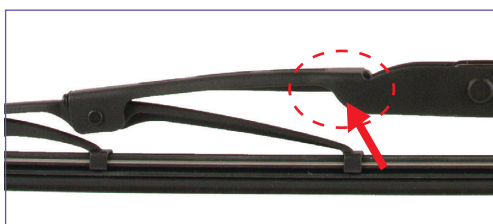

Unsymmetrical Shape Between Face and Back of Primary & Secondary Lever (Aero design)

DENSO's Conventional Wiper Blades offer

Graphite Coating for smooth wiping

Aero dynamic construction

"Super-Cut" Rubber Edge for effective wiping performance

Customer Convenience

Unique OEM design, compatible with conventional type

Installation Type Availability

❖ Need optional adapter [341-0218-0002D]

❖ Need optional adapter RHD [AS01-R] LHD [AS01-L]