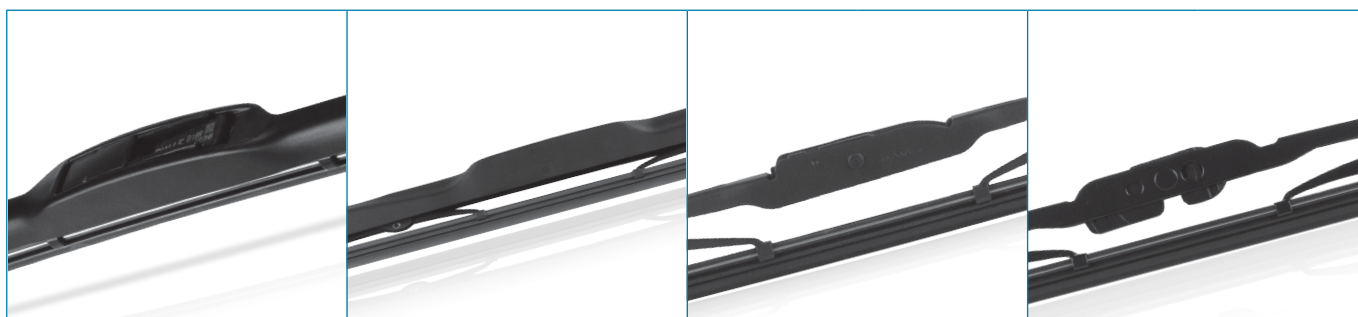

DDP (RHD/LHD)		DDS		DCP (RHD/LHD)		DCS	
Driver	Passenger	Driver	Passenger	Driver	Passenger	Driver	Passenger
				DCP-016	DCP-016	DCS-016	DCS-016
				DCP-020	DCP-014	DCS-020	DCS-014
				DCP-024	DCP-014	DCS-024	DCS-014
				DCP-026	DCP-014	DCS-026	DCS-014
				DCP-021	DCP-014	DCS-021	DCS-014
				DCP-024	DCP-016	DCS-024	DCS-016
DDP-024	DDP-016	DDS-024	DDS-016	DCP-024	DCP-016	DCS-024	DCS-016
				DCP-024	DCP-016	DCS-024	DCS-016
				DCP-026	DCP-016	DCS-026	DCS-016
DDP-026	DDP-016	DDS-026	DDS-016	DCP-026	DCP-016	DCS-026	DCS-016
						DCS-026	DCS-016
				DCP-020	DCP-018	DCS-020	DCS-018
				DCP-020	DCP-018	DCS-020	DCS-018
				DCP-024	DCP-017	DCS-024	DCS-017
				DCP-024	DCP-014	DCS-024	DCS-014
				DCP-022	DCP-018	DCS-022	DCS-018
				DCP-022	DCP-018	DCS-022	DCS-018
				DCP-024	DCP-019	DCS-024	DCS-019
DDP-024	DDP-017	DDS-024	DDS-017	DCP-024	DCP-017	DCS-024	DCS-017
				DCP-021	DCP-018	DCS-021	DCS-018
DDP-026	DDP-016	DDS-026	DDS-016	DCP-026	DCP-016	DCS-026	DCS-016
				DCP-022	DCP-021	DCS-022	DCS-021
				DCP-021		DCS-021	
				DCP-024	DCP-020	DCS-024	DCS-020
						DCS-020	DCS-018
						DCS-018	DCS-018
						DCS-021	DCS-014
						DCS-024	DCS-014
				DCP-026	DCP-021	DCS-026	DCS-021
						DCS-017	DCS-017
						DCS-017	DCS-017
DDP-020	DDP-018	DDS-020	DDS-018	DCP-020	DCP-018	DCS-020	DCS-018
DDP-020	DDP-018	DDS-020	DDS-018	DCP-020	DCP-018	DCS-020	DCS-018