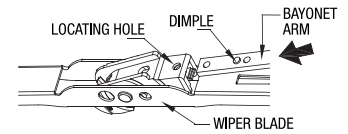

Customer Convenience

Common use for RHD & LHD

Wiper Blade Standard [DCS Series]

How to Replace the Blade

DETACH

For others, check the owner's manual for the correct installation method.

ATTACH

BAYONET ARM

STEP 1

STEP 2

STEP 3

Optional adapter is needed for "Screw type" and "Pin on arm". For more details, please contact DENSO authorized dealers.

Wiper Blade Premium [DCP Series]

One of our top-selling Wiper Blade ranges, DENSO's Conventional Blade is well-known for its superior wiping performance. There are four different choices of installation system, and three clip options to suit you and your customer.