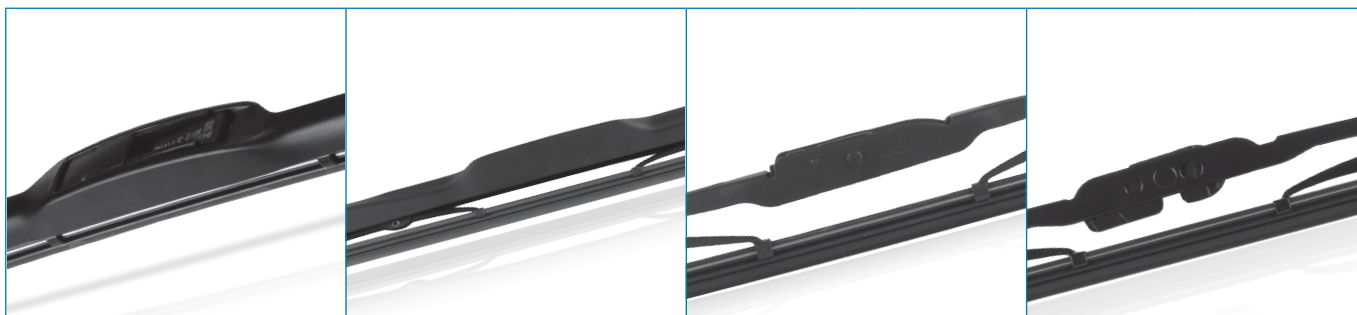

DDP (RHD/LHD)		DDS		DCP (RHD/LHD)		DCS	
Driver	Passenger	Driver	Passenger	Driver	Passenger	Driver	Passenger
						DCS-021	DCS-019
				DCP-022	DCP-019	DCS-022	DCS-019
						DCS-022	DCS-019
				DCP-021	DCP-019	DCS-021	DCS-019
				DCP-019	DCP-018	DCS-019	DCS-018
				DCP-024	DCP-019	DCS-024	DCS-019
				DCP-021	DCP-018	DCS-021	DCS-018
				DCP-022	DCP-016	DCS-022	DCS-016
				DCP-026	DCP-015	DCS-026	DCS-015
				DCP-019	DCP-016	DCS-019	DCS-016
				DCP-019	DCP-016	DCS-019	DCS-016
				DCP-019	DCP-016	DCS-019	DCS-016
				DCP-018	DCP-018	DCS-018	DCS-018
				DCP-019	DCP-019	DCS-019	DCS-019
				DCP-019	DCP-019	DCS-019	DCS-019
				DCP-019	DCP-019	DCS-019	DCS-019
				DCP-019	DCP-019	DCS-019	DCS-019
				DCP-019	DCP-019	DCS-019	DCS-019
				DCP-019	DCP-019	DCS-019	DCS-019
				DCP-019	DCP-019	DCS-019	DCS-019
				DCP-021	DCP-019	DCS-021	DCS-019
						DCS-024	DCS-019
				DCP-026	DCP-017	DCS-026	DCS-017
				DCP-022	DCP-021	DCS-022	DCS-021
						DCS-024	DCS-018
				DCP-026	DCP-018	DCS-026	DCS-018
				DCP-017	DCP-015	DCS-017	DCS-015