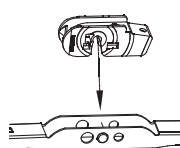

STANDARD (DCS-G SERIES)

Graphite Coating
for smooth wiping

"Super-Cut" Rubber
Edge for effective wiping
performance

Common use
for RHD & LHD

Installation Type Availability

U-Hook Type (9x3)

U-Hook Type (9x4)

Bayonet Type

Screw Type

❖ Need optional
adapter [AS01-R]
or [AS01-L]

Pin on Arm

❖ Need optional
adapter [AS02]

How to Replace the Blade

DETACH

ATTACH

For others, check the owner's manual for the correct installation method.

BAYONET ARM

STEP 1

STEP 2

STEP 3

Optional adapter is needed for "Screw type" and "Pin on arm".
For more details, please contact DENSO authorized dealers.