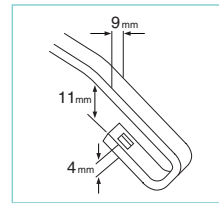

U-Hook Type (9x4)