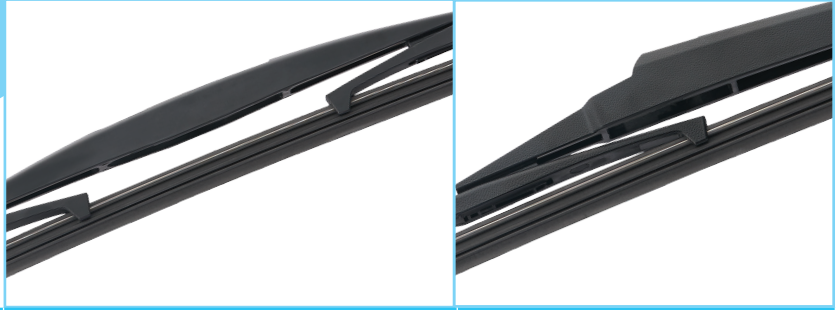

Rear Blade Series

MODEL	YEAR	MODEL CODE	DCP/DCS/DCV/DRA/B (Conv.)
			P/N
NISSAN			
PRESAGE	2000-2003	TU30, TNU30, HU30, U30, NU30, VU30, VNU30	DCP-016R/L, DCS-G016, DCV-016
PRESAGE	2003-2009	TU31, TNU31, PU31, PNU31	DRA-012
PRIMER/PRIMERA CAMINO	1995-2000	P11, FHP11, HP11, HNP11, QP11	DCP-017R/L, DCS-G017, DCV-017
PRIMERA WAGON/PRIMERA CAMINO WAGON	2000-2000	WQP11, WHP11, WHNP11	DCP-014R/L, DCS-G014, DCV-014
PRIMERA WAGON/PRIMERA CAMINO WAGON	2001-2005	WTP12, WTNP12, WRP12, WHP12	*2 Unique shape
PULSAR/LANGLEY HATCHBACK	1995-2000	FN15, FNN15, EN15, JN15, HN15	DCP-014R/L, DCS-G014, DCV-014
PULSAR/LANGLEY SEDAN	1995-2000	FN15, FNN15, SN15, SNN15, EN15, JN15, HN15	DCP-018R/L, DCS-G018, DCV-018
PULSAR/LANGLEY (5 DOOR)	1995-2000	N15	DCP-014R/L, DCS-G014, DCV-014
PULSAR SERIE S-RV	1996-2000	FN15, FNN15, JN15, HNN15	DCP-014R/L, DCS-G014, DCV-014
RASHEEN	1994-2000	RKNB14, RFNB14	DCP-012R/L, DCS-G012, DCV-012
R'NESSA	1998-2001	N30, NN30, PNN30	DCP-014R/L, DCS-G014, DCV-014
ROOX	2009-2010	ML21S	DRA-012
ROOX	2010-2013	ML21S	DRA-012
ROOX	2020-	B44A, B45A, B47A, B48A	DRA-012
SAFARI	1997-2007	WFGY61, WTY61, VRGY61, WGY61, WYY61	DCP-014R/L, DCS-G014, DCV-014
SAKURA	2022-		DRA-012
SERENA (INCL. HYBRID)	1999-2001	PC24, PNC24, VC24, VNC24	DCP-018R/L, DCS-G018, DCV-018
SERENA (INCL. HYBRID)	2001-2005	TC24, TNC24, RC24	*2 Unique shape
SERENA (INCL. HYBRID)	2005-2010	C25, NC25, CC25, CNC25	DRA-016 (016)
SERENA (INCL. HYBRID)	2010-2013	C26, FC26, NC26, FNC26, HC26, HFC26	DRA-014
SERENA (INCL. HYBRID)	2013-2016	C26, NC26, FNC26, HC26, HFC26	DRA-014
SERENA (INCL. HYBRID)	2016-2022	C27, GC27, GFC27, GFNC27, GNC27, HC27, HFC27	DRA-012
SERENA (INCL. HYBRID)	2022-	C28 FC28 FNC28 GC28 GFC28 NC28 SFNC28 SNC28	DRA-012
SILVIA	1999-2002	S15	DCP-017R/L, DCS-G017, DCV-017
SKYLINE	1998-2000	ER34, BNR34, ENR34, HR34	DCP-018R/L, DCS-G018, DCV-018
SKYLINE	2000-2001	BNR34, HR34, ER34, ENR34	DCP-018R/L, DCS-G018, DCV-018
SKYLINE	2001-2006	V35, NV35, PV35, HV35	DCP-015R/L, DCS-G015, DCV-015
SKYLINE CROSSOVER	2009-2011	J50, NJ50	DRA-014
SKYLINE CROSSOVER	2011-2012	J50, NJ50	DRA-014

Notes:

- Possible to make contact with the mole when the wiper is operated at high speed
- No applicable item is available for ADAS installed vehicles because of insufficient wipe at the sensor area
- Please take off the plastic part put on the wiper arm
- Please be careful for the damage on the wiper stopper as the wiper arm connect portion is special shape