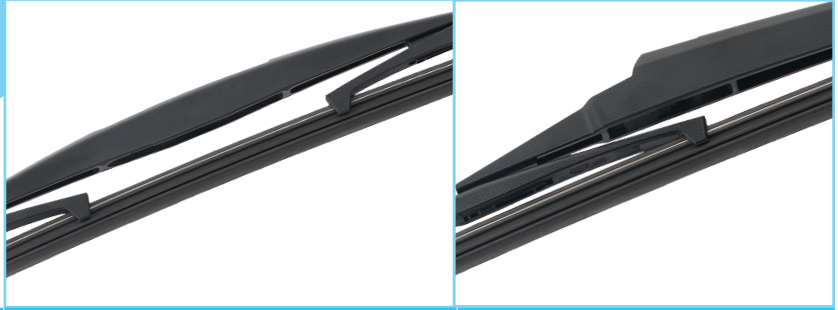

Rear Blade Series

MODEL	YEAR	MODEL CODE	D/CP/DCS/DCV/DRA/B (Conv.)
			P/N
NISSAN			
SKYLINE CROSSOVER	2012-2016	J50, NJ50	DRA-014
STAGEA	1999-2001	WHC34, WGC34, WGNC34	DCP-012R/L, DCS-G012, DCV-012
STAGEA	2001-2007	M35, NM35, PM35, PNM35	*1 DRA-010
SUNNY	1998-2004	B15, FB15, FNB15, QB15, SB15, JB15	DCP-017R/L, DCS-G017, DCV-017
SUNNY LUCINO HATCH	1995-2000	FN15, FNN15, EN15, JN15, HN15	DCP-014R/L, DCS-G014, DCV-014
SUNNY LUCINO S-RV	1996-2000	FN15, FNN15, JN15, HNN15	DCP-014R/L, DCS-G014, DCV-014
TEANA	2008-2014	J32, TNJ32, PJ32	DCP-016R/L, DCS-G016, DCV-016
TERRANO (INCL. REGRAS)	1998-2002	TR50, LR50, LUR50, JTR50, JLUR50	DCP-012R/L, DCS-G012, DCV-012
TIIDA	2004-2012	C11, NC11, JC11	DRA-012
TINO	1998-2003	V10, HV10, PV10	DCP-019R/L, DCS-G019, DCV-019
VANNETTE	1999-2017	SK	DCP-016R/L, DCS-G016, DCV-016
WINGROAD	1999-2001	WFY11, WHNY11, WHY11, WPY11	DCP-012R/L, DCS-G012, DCV-012
WINGROAD	2001-2005	WFY11, WHNY11, WRY11	DRA-014 (012)
WINGROAD	2005-2018	Y12, NY12, JY12	DRA-014
X-TRAIL (INCL. HYBRID)	2000-2007	T30, NT30, PNT30	DCP-017R/L, DCS-G017, DCV-017
X-TRAIL (INCL. HYBRID)	2007-2010	DNT31, NT31, T31, TNT31	DRA-014
X-TRAIL (INCL. HYBRID)	2010-2013	DNT31, NT31, T31, TNT31	DCP-014R/L, DCS-G014, DCV-014
X-TRAIL (INCL. HYBRID)	2013-2022	HNT32, HT32, NT32, T32	*2 Unique shape
SUBARU			
CHIFFON (INCL. CUSTOM)	2016-2019	LA600F, LA610F	DRB-014
CHIFFON (INCL. CUSTOM)	2019-	LA650F, LA660F	DRB-014
CROSSTRECK	2022-	GUD, GUE, GUF	DRA-014
DEX	2008-2011	M401F, M411F	DRB-012
DIAS WAGON	2009-2017	S321N, S331N	DRA-014
DIAS WAGON	2017-2020	S321N, S331N	DRA-014
EXIGA	2008-2015	YA4, YA5, YA9, YAM	DRA-014
FORESTER	2000-2002	SF5	DCP-015R/L, DCS-G015, DCV-015
FORESTER	2002-2003	SG5	DCP-015R/L, DCS-G015, DCV-015
FORESTER	2003-2005	SG5, SG9	DRA-016
FORESTER	2005-2007	SG5, SG9	DRA-014
FORESTER	2007-2012	SH5, SH9, SHJ	DRA-014

Notes:

- Possible to make contact with the mole when the wiper is operated at high speed
- No applicable item is available for ADAS installed vehicles because of insufficient wipe at the sensor area
- Please take off the plastic part put on the wiper arm
- Please be careful for the damage on the wiper stopper as the wiper arm connect portion is special shape

- *1 Wiper could be installed but no applicable item is set because of unwiped area => *1 000is reference
- *2 No applicable item is available
- *3 No applicable item is available because of contact with the car body or wiper arm
- *4 Please take off the plastic part put on the wiper arm
- *5 Please be careful for the damage on the wiper stopper as the wiper arm connect portion is special shape
- *6 Pa. side wiper shall be changed at the same time of Dr. side wiper => Only changing Pa. side wiper possibly make contact with Dr. side wiper
- *7 Shorter than OEM wiper
- *8 Possible to make contact with the mole when the wiper is operated at high speed
- *9 No applicable item is available for ADAS installed vehicles because of insufficient wipe at the sensor area