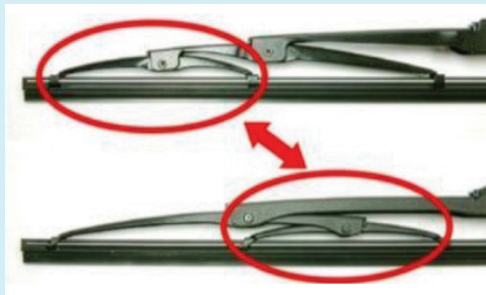

Super-cut Wiper Rubber

DENSO Super-cut manufacturing method results in evenly cut and sharp Wiper Rubber edge that enhances wiping performance.

Bonnet side

Driver seat side

Fin shape

Fin shape designed for firm and even pressure of DENSO Wiper Blade on glass curved windscreen in headwind, which provides stable pressure even in high speed.

Outstanding Merit of "DENSO Wiper Blade"

Design Type

Sharp Rubber Edge by "Super-cut"

DENSO original "Super-cut" makes sharp edge.

Compatible of high speed performance and design by "Sharpened Light Aero Plastic Cover".

Wiping performance → Increased

Conventional Type

Outer Yoke (Case of 6 points support)

Unsymmetrical Secondary Lever & Yoke

To keep load distribution even till the end.

Sharp Rubber Edge by "Super-cut"

DENSO original "Super-cut" makes sharp edge.