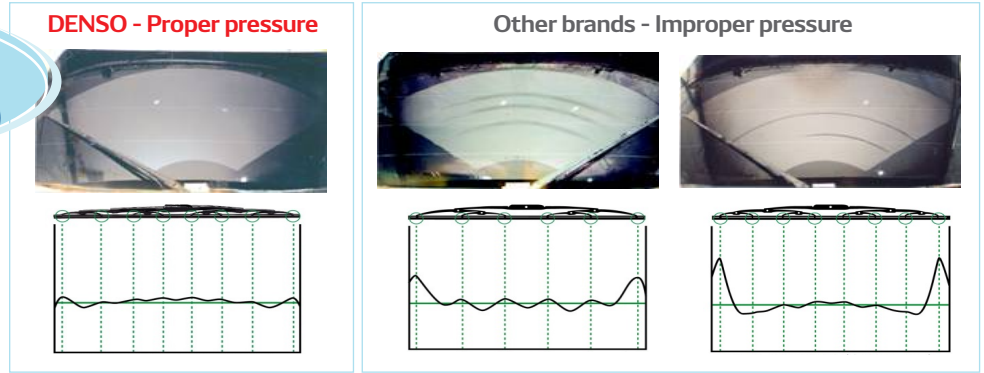

Unsymmetrical Shape Between Face and Back of Primary & Secondary Lever (Aero design)

• DENSO

Air Streamline

Not lifted up

• Other Brands

Air Streamline

Lifted up

Similar to the shape of the wing of racing cars, DENSO Wiper Blades will not be lifted up by the pressure of the wind, even during high speed.

Comparison with Competitors

Load Distribution of Wiper Blade (compared at 500mm)

Due to equal pressure, streak is less likely to appear with DENSO Wiper Blade.

Shape of Rubber Edge

Due to sharp cut edge, usage of DENSO Wiper Blade will have a clearer vision