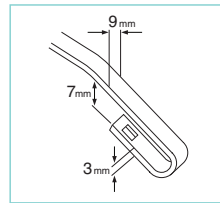

Installation Type Availability

U-Hook Type (9x3)