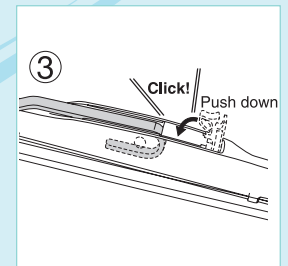

Installation Type Availability

U-Hook Type (9x3)

How to Replace the Blade

DETACH

ATTACH

For others, check the owner's manual for the correct installation method.

Category	Design Wiper Premium (DDP)	Design Wiper Standard (DDS)
Design	◎	○
With Graphite Coating	◎	◎
OEM Apply	○	✕
Common Use for RHD and LHD	✕	✕
High Speed Performance	◎	○