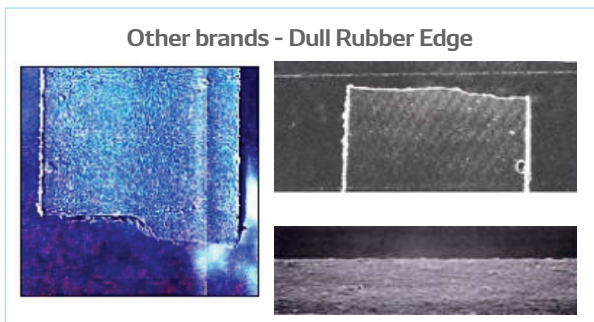

Shape of Rubber Edge

Due to sharp cut edge, usage of DENSO Wiper Blade will have a clearer vision