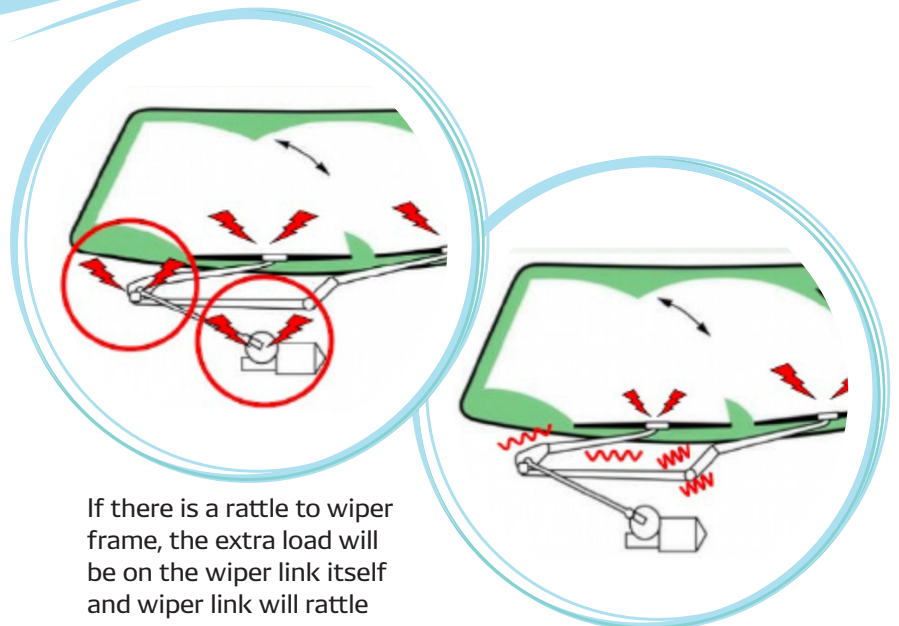

Check the rattle & rubber deformation

Check rattle of the connection area by holding the tip and shake the cover back and forth. If the rattle is big, it is NG

Connection area

Explain the NG area & recommend to replace

It is important to not only change Wiper Rubber but change Wiper Blade as a whole.

When "Rattling" occurs, changing of Wiper Blade is important to prevent damaging of entire Wiper system

If there is a rattle to wiper frame, the extra load will be on the wiper link itself and wiper link will rattle too.