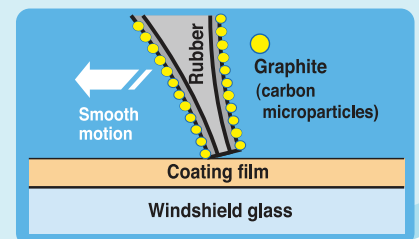

Graphite Coated Rubber

All DENSO Wiper Blade series now come with Graphite Coating.

Graphite is a type of carbon particle that helps to reduce "frictional resistance" on window glass with water repellent coating.

1) High wiping performance without the chattering sound.
2) Doesn't spoil the water repellent coating on the glass so it can last longer time.