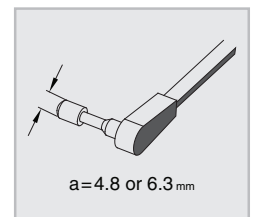

Design Blades Series

PREMIUM (DDP SERIES)

STANDARD(DDS SERIES)

Rear Blades

Conventional Blades Series

PREMIUM (DCP SERIES)

STANDARD(DCS-G SERIES)

		BLADE TYPE				
		DESIGN		CONVENTIONAL		
		PREMIUM	STANDARD	PREMIUM	STANDARD	VALUE
PART NUMBER		DDP-XXX	DDS-XXX	DCP-XXX	DCS-XXX	DCV-XXX
LENGTH	MM	350-750	350-650	350-650	350-650	350-650
	INCH	14-30	12-26	12-26	12-26	12-26
GRAPHITE COATING		◎	◎	◎	◎	○
U-HOOK	9 X 3	○	○	○	○	○
	9 X 4	×	×	×	○	○
CLIP TYPE	BAYONET	×	×	▲ [341-0218-0002D]	○	○
	SCREW	×	×	▲ [AS01-R] [AS02-L]	▲ [AS01-R] [AS02-L]	▲ [AS01-R] [AS02-L]
PIN TYPE	ON ARM	×	×	×	▲ [AS02]	▲ [AS02]
	ON BLADE	×	×	×	×	×
OEM APPLY		○	×	○	×	×
COMMON USED FOR RHD & LHD		×	×	×	○	○

Screw Type

❖ Need optional adapter RHD [AS01-R] or LHD [AS01-L]

Pin on Arm

❖ Need optional adapter [AS02]

Part No. and Available Length Chart

LENGTH	DESIGN BLADE				CONVENTIONAL BLADE			
	PREMIUM		STANDARD		PREMIUM		STANDARD	VALUE
	RHD	LHD	RHD	LHD	RHD	LHD		
300			DDS-012R	DDS-012L	DCP-012R	DCP-012L	DCS-G012	DCV-012
325			DDS-013R	DDS-013L			DCS-G013	DCV-013
350	DDP-014R	DDP-014L	DDS-014R	DDS-014L	DCP-014R	DCP-014L	DCS-G014	DCV-014
375			DDS-015R	DDS-015L	DCP-015R	DCP-015L	DCS-G015	DCV-015
400	DDP-016R	DDP-016L	DDS-016R	DDS-016L	DCP-016R	DCP-016L	DCS-G016	DCV-016
425	DDP-017R	DDP-017L	DDS-017R	DDS-017L	DCP-017R	DCP-017L	DCS-G017	DCV-017
450	DDP-018R	DDP-018L	DDS-018R	DDS-018L	DCP-018R	DCP-018L	DCS-G018	DCV-018
475	DDP-019R	DDP-019L	DDS-019R	DDS-019L	DCP-019R	DCP-019L	DCS-G019	DCV-019
500	DDP-020R	DDP-020L	DDS-020R	DDS-020L	DCP-020R	DCP-020L	DCS-G020	DCV-020
525		DDP-021L	DDS-021R	DDS-021L	DCP-021R	DCP-021L	DCS-G021	DCV-021
550	DDP-022R	DDP-022L	DDS-022R	DDS-022L	DCP-022R	DCP-022L	DCS-G022	DCV-022
600	DDP-024R	DDP-024L	DDS-024R	DDS-024L	DCP-024R	DCP-024L	DCS-G024	DCV-024
650	DDP-026R	DDP-026L	DDS-026R	DDS-026L	DCP-026R	DCP-026L	DCS-G026	DCV-026
700	DDP-028R	DDP-028L						
750	DDP-030R	DDP-030L						