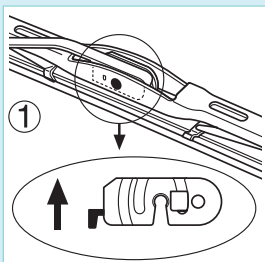

❖ Need optional adapter [341-0218-0002D]

Screw Type

❖ Need optional adapter
RHD [AS01-R]
LHD [AS01-L]

How to Replace the Blade

DETACH

ATTACH

For others, check the owner's manual for the correct installation method.