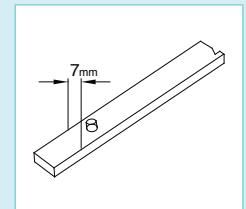

❖ Need optional adapter [341-0218-0002D]

Screw Type

❖ Need optional adapter
RHD [AS01-R]
LHD [AS01-L]

How to Replace the Blade

DETACH

ATTACH

For others, check the owner's manual for the correct installation method.