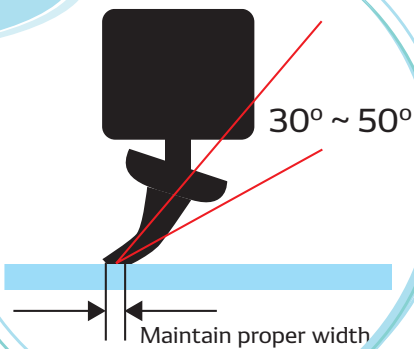

About Wiper

The Wiper System & Configuration

How the Wiper Blade wipes the Glass

The uniform spread of water on the glass allows light to pass through it without refracting.

When the windshield has not been wiped, water droplets create an uneven surface causing light to refract as it passes through, ruining the driver's field of vision.

The wiper blade smoothens the water on the surface of the glass to create an "even thin film" to allow light to pass through it without refracting or bending

Important Factors to Determine Wiping Performance

Even Pressure

Both the frame and rubber need to be in good condition!
Changing only the rubber will not provide you with a CLEAR VISION

Rubber Bending Angles & Super Cut Edge

Wiper Blade - Features

OE Wiper Blade