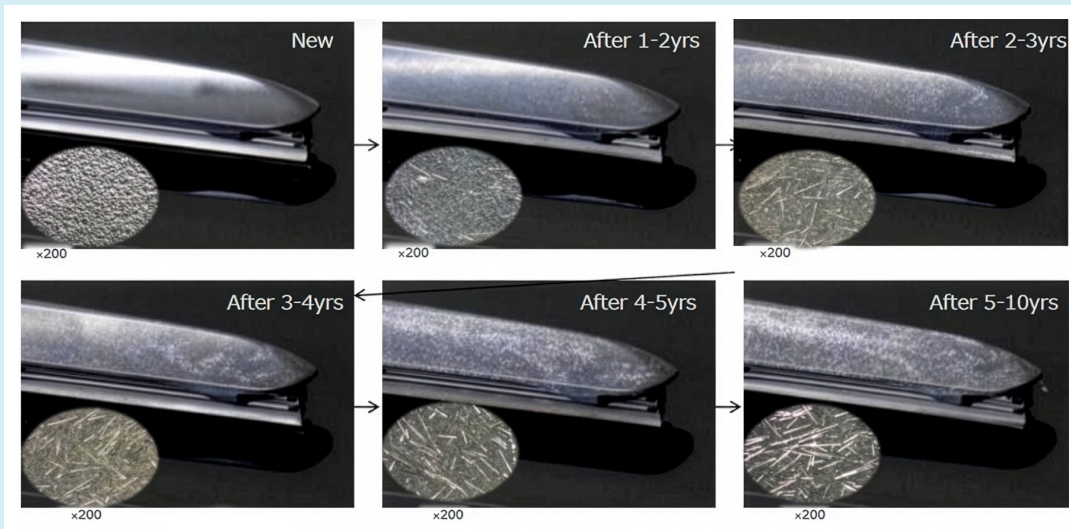

Symptom: Narrow streaks are left on the windshield.

Cause: Foreign matter has attached itself to the rubber blade, or edge of the blade is worn.

Remedy

First, clean the edge of the blade. If streaks still appear, replace Wiper Blade.

Unwiped Spots

Symptom: Wiper Blade leaves one or more un wiped spots.

Cause: Rubber deformation.

Remedy

Replace Wiper Blade.

Jumping

Symptom: Wiper Blade jumps and makes a lot of noise.

Cause: The Wiper Blade does not move smoothly across the windshield, but vibrates noisily and bounces.

Remedy

First, clean the windshield; then check the angle. If jumping persists, replace the Wiper Blade.

Uneven Blade Pressure

Symptom: Wiper Blade does not contact the windshield surface evenly, leaving a large un wiped surface.

Cause: Out of shape Wiper Blade arm.

Remedy

Replace the Wiper Blade.

Replacement Signs

Inspect the Wiper Blade for wear and tear signs

Increasing frame plastic whitening over time (colour fading)
 -> Decrease in strength and may result in possibility of breakage