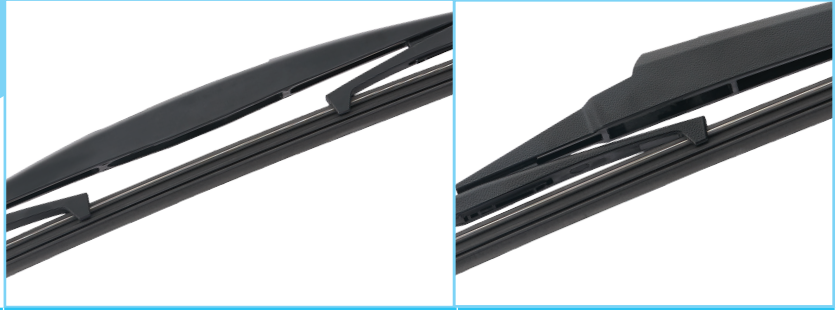

Rear Blade Series

MODEL	YEAR	MODEL CODE	DCP/DCS/DCV/DRA/B (Conv.)
			P/N
MAZDA			
CX-5	2012-2017	KEEAW, KEEFW, KE2AW, KE2FW, KE5AW, KE5FW	DRB-014
CX-5	2015-2017	KEEAW, KEEFW, KE2AW, KE2FW, KE5AW, KE5FW	DRB-014
CX-5	2017-	KF2P, KF5P, KFEP	DRB-014
CX-60	2022-2024	KH3P, KH5P, KH3R3P, KH5S3P	DRB-012
CX-60	2024-	KH3P, KH5P, KH3R3P, KH5S3P	DRB-012
CX-7	2006-2011	ER3P	DRB-014
CX-8	2017-2023	KG2P, KG5P	DRA-014
CX-80	2024-	KL3P, KL3R3P, KL5S3P	DRB-012
DEMIO	1999-2002	DW3W, DW5W	DRB-016
DEMIO	2002-2007	DY3R, DY3W, DY5R, DY5W	DRA-014
DEMIO	2007-2014	DE3AS, DE3FS, DE5FS, DEJFS	DRA-014
DEMIO	2014-2016	DJ3AS, DJ3FS, DJ5AS, DJ5FS, DJLFS	DRA-014
DEMIO	2016-2017	DJ3AS, DJ3FS, DJ5AS, DJ5FS, DJLFS	DRA-014
DEMIO	2017-2019	DJ3AS, DJ3FS, DJ5AS, DJ5FS, DJLFS, DJLAS	DRA-014
FAMILIA S-WAGON	1999-2003	BJ5W, BJ8W, BJFW	DCP-014R/L, DCS-G014, DCV-014
FAMILIA VAN	1999-2008	#Y11	DRA-014 (012)
FAMILIA VAN	2007-2018	BVY12, BVAY12, BVJY12, BVZNY12	DRA-014
FAMILIA VAN	2018-	NCP160M, NCP165M	DRB-014
FLAIR (INCL. HYBRID)	2012-2017	MJ34S, MJ44S	DRA-012
FLAIR (INCL. HYBRID)	2017-2022	MJ55S, MJ95S	DRA-012
FLAIR (INCL. HYBRID)	2022-	MJ55S, MJ95S	DRA-012
FLAIR CROSSOVER (INCL. HYBRID)	2014-2015	MS31S, MS41S	DRB-011
FLAIR CROSSOVER (INCL. HYBRID)	2015-2018	MS41S	DRB-011
FLAIR CROSSOVER (INCL. HYBRID)	2020-	MS52S, MS92S	DRA-010
FLAIR WAGON (INCL. HYBRID)	2012-2013	MM21S	*1 DRA-012
FLAIR WAGON (INCL. HYBRID)	2013-2018	MM32S, MM42S	DRB-012
FLAIR WAGON (INCL. HYBRID)	2018-2023	MM53S	DRA-010
FLAIR WAGON (INCL. HYBRID)	2020-2023	MM53S	DRA-010
FLAIR WAGON (INCL. HYBRID)	2023-	MM94S, MM54S	*1 DRA-010
LAPUTA	1999-2006	HP11S, HP12S, HP21S, HP22S	DCP-012R/L, DCS-G012, DCV-012
MPV	1999-2006	LW3W, LW5W, LW5W, LWFW	DCP-016R/L, DCS-G016, DCV-016

Notes:

- Possible to make contact with the mole when the wiper is operated at high speed
- No applicable item is available for ADAS installed vehicles because of insufficient wipe at the sensor area
- Please take off the plastic part put on the wiper arm
- Please be careful for the damage on the wiper stopper as the wiper arm connect portion is special shape

- *1 Wiper could be installed but no applicable item is set because of unwiped area => *1 000is reference
- *2 No applicable item is available
- *3 No applicable item is available because of contact with the car body or wiper arm
- *4 Please take off the plastic part put on the wiper arm
- *5 Please be careful for the damage on the wiper stopper as the wiper arm connect portion is special shape
- *6 Pa. side wiper shall be changed at the same time of Dr. side wiper => Only changing Pa. side wiper possibly make contact with Dr. side wiper
- *7 Shorter than OEM wiper
- *8 Possible to make contact with the mole when the wiper is operated at high speed
- *9 No applicable item is available for ADAS installed vehicles because of insufficient wipe at the sensor area