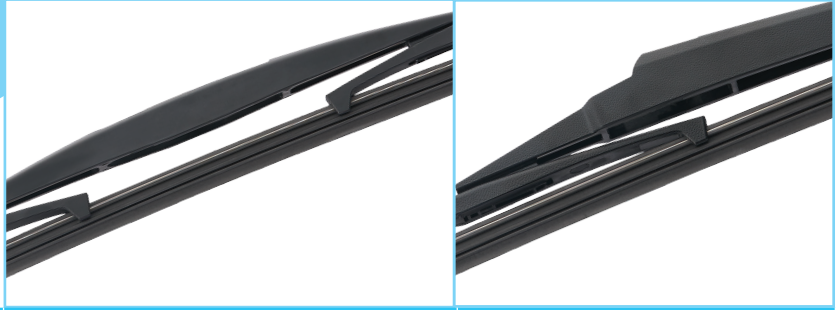

Rear Blade Series

MODEL	YEAR	MODEL CODE	DCP/DCS/DCV/DRA/B (Conv.)
			P/N
MITSUBISHI			
DELICA D:5 (DIESEL)	2019-	CV1W	DRA-014
DELICA D:5 (GASOLINE)	2019	CV2W, CV5W	DRA-014
DELICA MINI	2023-	B34A B35A B37A B38A	DRA-012
DELICA SPACE GEAR	1994-2005	PA4W, PA5W, PB4W, PB5W, PB6W, PC4W, PC5W, PD4W, PD6W, PD8W, PE8W, PF6W, PF8W	DCP-017R/L, DCS-G017, DCV-017
DELICA SPACE GEAR	2005-2007	PD6W	DCP-016R/L, DCS-G016, DCV-016
DELICA VAN/CARGO	1999-2011	SK22VM, SK22MM, SK82VM, SKF2VM, SKE6VM, SKF6VM	DCP-016R/L, DCS-G016, DCV-016
DELICA VAN/CARGO	2011-2019	BVM20	DRA-014
DIAMANTE	1996-2005	F31A, F34A, F36A, F41A, F46A	DCP-019R/L, DCS-G019, DCV-019
DIAMANTE WAGON	1999-2001	F36W	DCP-016R/L, DCS-G016, DCV-016
DION	2000-2002	CR6W, CR9W	DCP-015R/L, DCS-G015, DCV-015
DION	2002-2006	CR5W, CR6W, CR9W	DRA-014
ECLIPSE CROSS (INCL. PHEV)	2018-2020	GK1W, GK9W	DRA-010
ECLIPSE CROSS (INCL. PHEV)	2020-	GK1W, GL3W	DRA-012
EK CROSS	2019-	B34W, B35W, B37W, B38W	DRA-012
EK CROSS EV	2022-	B5AW	DRA-012
EK CROSS SPACE	2020-2023	B34A, B35A, B37A, B38A	DRA-012
EK SPACE	2014-2020	B11A	DRA-012
EK SPACE	2020-	B34A, B35A, B37A, B38A	DRA-012
EK WAGON (INCL. CUSTOM)	2001-2006	H81W	DRA-012
EK WAGON (INCL. CUSTOM)	2006-2013	H82W	DRA-012
EK WAGON (INCL. CUSTOM)	2013-2019	B11W	DRA-012
EK WAGON (INCL. CUSTOM) (WITH ADAS)	2014-2019	B11W	DRA-012
EK WAGON (INCL. CUSTOM)	2019-	B33W, B36W	DRA-012
GALANT	1996-2005	EA1A, EC1A, EA3A, EC3A, EC5A, EA7A, EC7A	DCP-017R/L, DCS-G017, DCV-017
GRANDIS	1997-2003	N84W, N86W, N94W, N96W	DCP-015R/L, DCS-G015, DCV-015
GRANDIS	2003-2009	NA4W	DRA-012
GTO	1990-2001	Z15A, Z16A	*2 Unique shape
I	2007-2009	HA1W	DRA-012

Notes:

- Possible to make contact with the mole when the wiper is operated at high speed
- No applicable item is available for ADAS installed vehicles because of insufficient wipe at the sensor area
- Please take off the plastic part put on the wiper arm
- Please be careful for the damage on the wiper stopper as the wiper arm connect portion is special shape

- *1 Wiper could be installed but no applicable item is set because of unwiped area => *1 000is reference
- *2 No applicable item is available
- *3 No applicable item is available because of contact with the car body or wiper arm
- *4 Please take off the plastic part put on the wiper arm
- *5 Please be careful for the damage on the wiper stopper as the wiper arm connect portion is special shape
- *6 Pa. side wiper shall be changed at the same time of Dr. side wiper => Only changing Pa. side wiper possibly make contact with Dr. side wiper
- *7 Shorter than OEM wiper
- *8 Possible to make contact with the mole when the wiper is operated at high speed
- *9 No applicable item is available for ADAS installed vehicles because of insufficient wipe at the sensor area