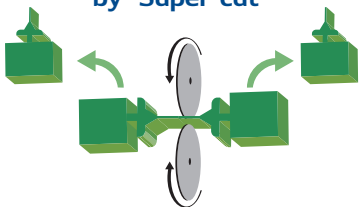

Wiping performance → Increased

Conventional Type

Outer Yoke (Case of 6 points support)

Unsymmetrical Secondary Lever & Yoke

To keep load distribution even till the end.

Sharp Rubber Edge by "Super-cut"

DENSO original "Super-cut" makes sharp edge.

Unsymmetrical Shape Between Face and Back of Primary & Secondary Lever (Aero design)

• DENSO

Air Streamline

Not lifted up

• Other Brands

Air Streamline

Lifted up

Similar to the shape of the wing of racing cars, DENSO Wiper Blades will not be lifted up by the pressure of the wind, even during high speed.