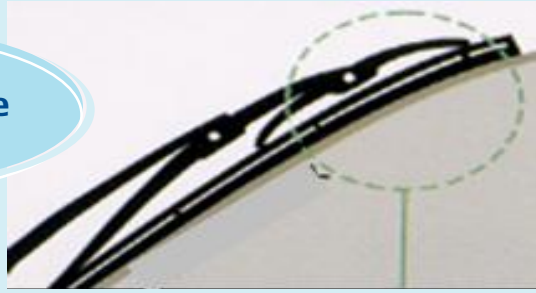

About Wiper

The Wiper System & Configuration

How the Wiper Blade wipes the Glass

The uniform spread of water on the glass allows light to pass through it without refracting.

When the windshield has not been wiped, water droplets create an uneven surface causing light to refract as it passes through, ruining the driver's field of vision.

The wiper blade smoothens the water on the surface of the glass to create an "even thin film" to allow light to pass through it without refracting or bending

Important Factors to Determine Wiping Performance

Even Pressure

Both the frame and rubber need to be in good condition!
Changing only the rubber will not provide you with a CLEAR VISION

Rubber Bending Angles & Super Cut Edge

Wiper Blade - Features

OE Wiper Blade

DENSO is OE manufacturer, as such the Wiper blade fits well on your vehicle.

Graphite Coated Rubber

All DENSO Wiper Blade series now come with Graphite Coating.

Graphite is a type of carbon particle that helps to reduce "frictional resistance" on window glass with water repellent coating.