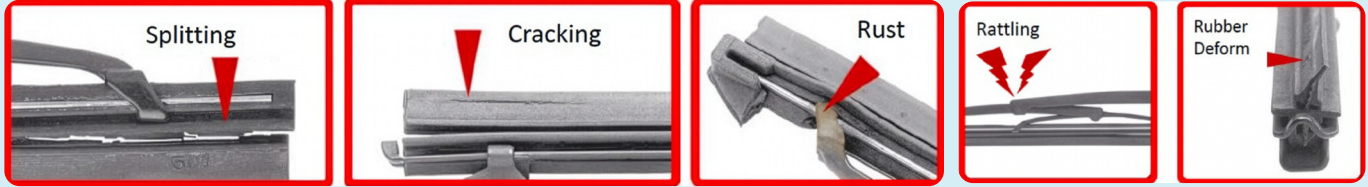

Symptom: Narrow streaks are left on the windshield.

Cause: Foreign matter has attached itself to the rubber blade, or edge of the blade is worn.

Remedy

First, clean the edge of the blade. If streaks still appear, replace Wiper Blade.

Unwiped Spots

Symptom: Wiper Blade leaves one or more un wiped spots.

Cause: Rubber deformation.

Remedy

Replace Wiper Blade.

Jumping

Symptom: Wiper Blade jumps and makes a lot of noise.

Cause: The Wiper Blade does not move smoothly across the windshield, but vibrates noisily and bounces.

Remedy

First, clean the windshield; then check the angle. If jumping persists, replace the Wiper Blade.

Uneven Blade Pressure

Symptom: Wiper Blade does not contact the windshield surface evenly, leaving a large un wiped surface.

Cause: Out of shape Wiper Blade arm.

Remedy

Replace the Wiper Blade.

Replacement Signs

Inspect the Wiper Blade for wear and tear signs

Increasing frame plastic whitening over time (colour fading)
 -> Decrease in strength and may result in possibility of breakage