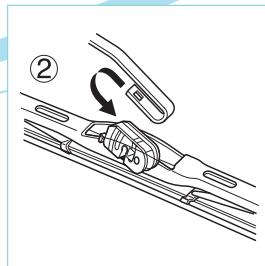

Bayonet Type

Screw Type

❖ Need optional
adapter [AS01-R]
or [AS01-L]

Pin on Arm

❖ Need optional
adapter [AS02]

How to Replace the Blade

DETACH

ATTACH