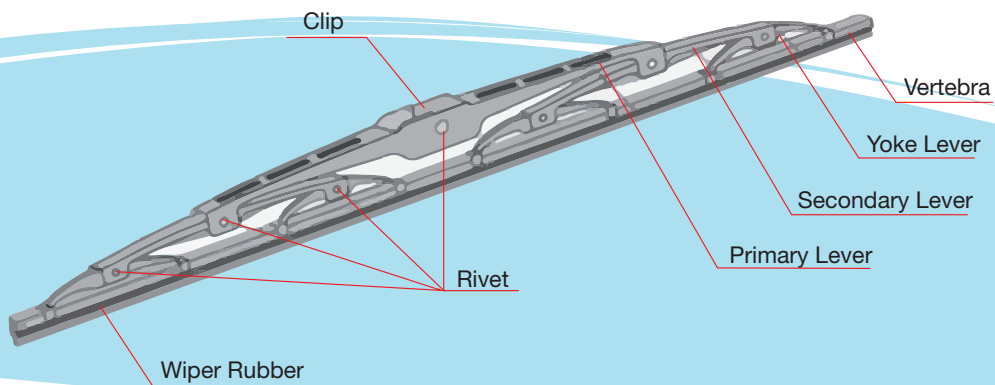

About Wiper

The Wiper System & Configuration

How the Wiper Blade wipes the Glass

The uniform spread of water on the glass allows light to pass through it without refracting.

When the windshield has not been wiped, water droplets create an uneven surface causing light to refract as it passes through, ruining the driver's field of vision.

The wiper blade smoothens the water on the surface of the glass to create an "even thin film" to allow light to pass through it without refracting or bending

Important Factors to Determine Wiping Performance