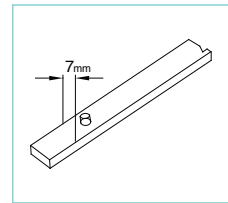

Bayonet Type

Screw Type

❖ Need optional
adapter [AS01-R]
or [AS01-L]

Pin on Arm

❖ Need optional
adapter [AS02]

How to Replace the Blade

DETACH

ATTACH