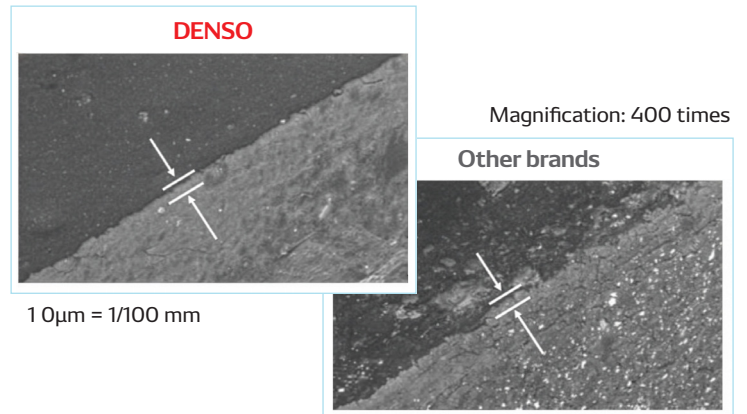

Unsymmetrical Shape Between Face and Back of Primary & Secondary Lever (Aero design)

• DENSO

Air Streamline

Not lifted up

• Other Brands

Air Streamline

Lifted up

Similar to the shape of the wing of racing cars, DENSO Wiper Blades will not be lifted up by the pressure of the wind, even during high speed.

Comparison with Competitors

Load Distribution of Wiper Blade (compared at 500mm)

Due to equal pressure, streak is less likely to appear with DENSO Wiper Blade.

Shape of Rubber Edge

Due to sharp cut edge, usage of DENSO Wiper Blade will have a clearer vision

Graphite Coating

DENSO Wiper Blade has higher Graphite density on the rubber which ensures smoother wiping performance

Initial Test Result

DENSO Wiper Blade has equal pressure and sharp rubber edge of blade which provides a superior wiping performance