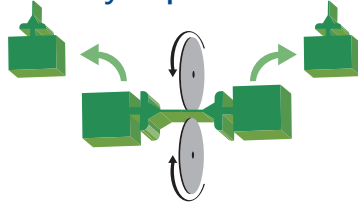

Outstanding Merit of "DENSO Wiper Blade"

Design Type

Sharp Rubber Edge by "Super-cut"

DENSO original "Super-cut" makes sharp edge.