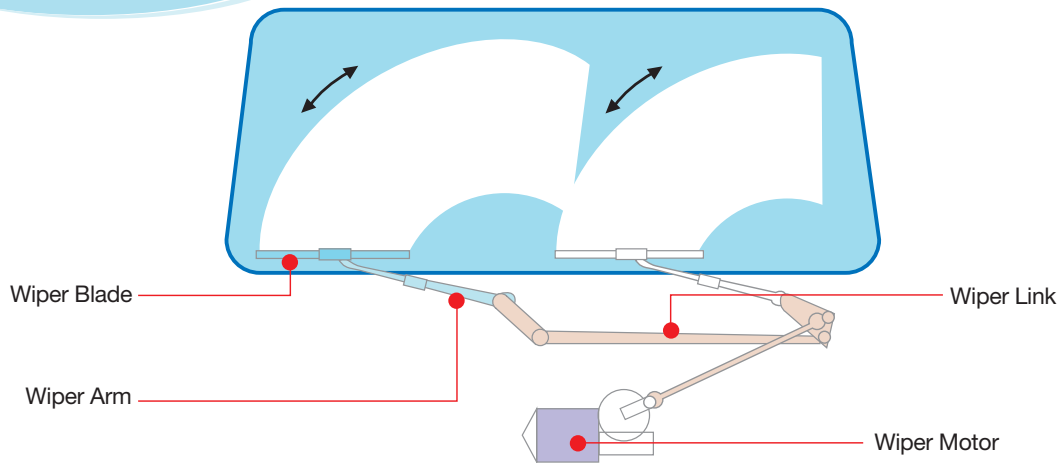

About Wiper

The Wiper System & Configuration

How the Wiper Blade wipes the Glass

The uniform spread of water on the glass allows light to pass through it without refracting.

When the windshield has not been wiped, water droplets create an uneven surface causing light to refract as it passes through, ruining the driver's field of vision.

The wiper blade smoothens the water on the surface of the glass to create an "even thin film" to allow light to pass through it without refracting or bending

Important Factors to Determine Wiping Performance