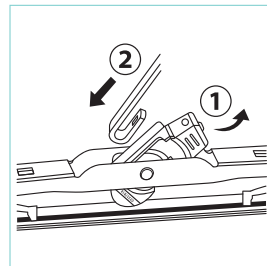

Bayonet Type

Screw Type

❖ Need optional
adapter [AS01-R]
or [AS01-L]

Pin on Arm

❖ Need optional
adapter [AS02]

How to Replace the Blade

DETACH

ATTACH