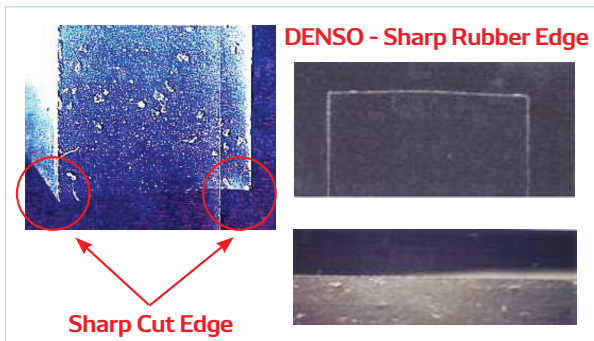

Shape of Rubber Edge

Due to sharp cut edge, usage of DENSO Wiper Blade will have a clearer vision