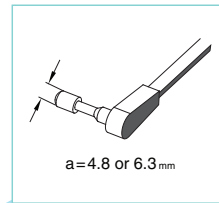

Bayonet Type

Screw Type

❖ Need optional
adapter [AS01-R]
or [AS01-L]

Pin on Arm

❖ Need optional
adapter [AS02]

How to Replace the Blade

DETACH

ATTACH