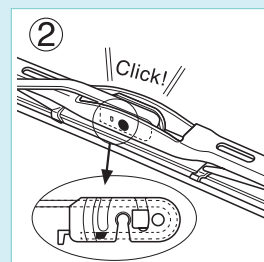

❖ Need optional adapter [341-0218-0002D]

Screw Type

❖ Need optional adapter
RHD [AS01-R]
LHD [AS01-L]

How to Replace the Blade

DETACH

ATTACH

For others, check the owner's manual for the correct installation method.