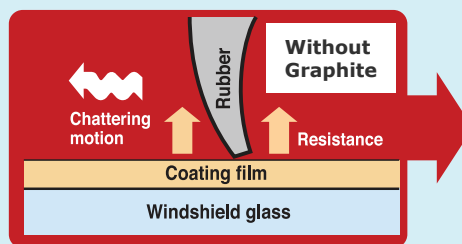

Graphite Coated Rubber

All DENSO Wiper Blade series now come with Graphite Coating.

Graphite is a type of carbon particle that helps to reduce "frictional resistance" on window glass with water repellent coating.

1) High wiping performance without the chattering sound.
2) Doesn't spoil the water repellent coating on the glass so it can last longer time.