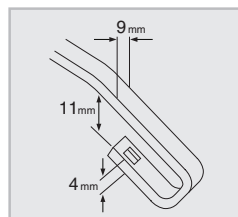

U-Hook Type (9x4)