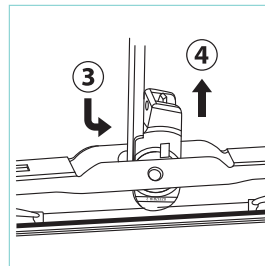

Bayonet Type

Screw Type

❖ Need optional
adapter [AS01-R]
or [AS01-L]

Pin on Arm

❖ Need optional
adapter [AS02]

How to Replace the Blade

DETACH

ATTACH