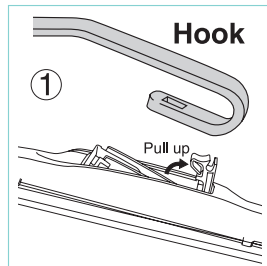

ATTACH

For others, check the owner's manual for the correct installation method.