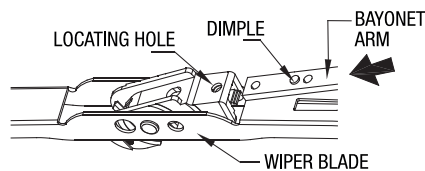

Bayonet Type

Screw Type

❖ Need optional
adapter [AS01-R]
or [AS01-L]

Pin on Arm

❖ Need optional
adapter [AS02]

How to Replace the Blade

DETACH

ATTACH

For others, check the owner's manual for the correct installation method.

BAYONET ARM

STEP 1

STEP 2

STEP 3

Optional adapter is needed for "Screw type" and "Pin on arm".
For more details, please contact DENSO authorized dealers.

Conventional Blade Series

VALUE (DCV SERIES)

Graphite Coating for smooth wiping

Common use for RHD & LHD

How to Replace the Blade

DETACH

ATTACH

For others, check the owner's manual for the correct installation method.