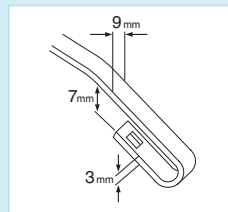

STANDARD (DDS SERIES)

Fully covered,
Aero Dynamic &
Stylish matt black body

Graphite Coating for
smooth wiping

"Super-Cut" Rubber
Edge for effective wiping
performance

Installation Type Availability

U-Hook Type (9x3)

How to Replace the Blade

DETACH

ATTACH

For others, check the owner's manual for the correct installation method.

Category	Design Wiper Premium (DDP)	Design Wiper Standard (DDS)
Design	◎	○
With Graphite Coating	◎	◎
OEM Apply	○	✕
Common Use for RHD and LHD	✕	✕
High Speed Performance	◎	○