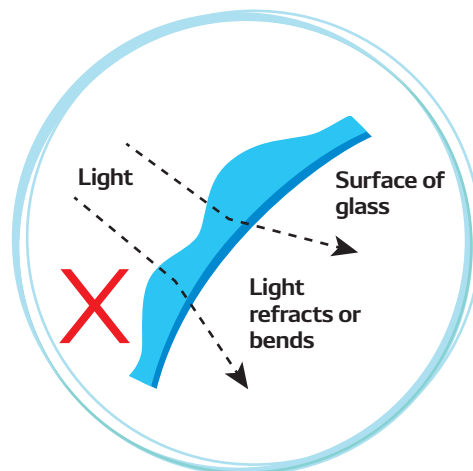

About Wiper

The Wiper System & Configuration

How the Wiper Blade wipes the Glass

The uniform spread of water on the glass allows light to pass through it without refracting.

When the windshield has not been wiped, water droplets create an uneven surface causing light to refract as it passes through, ruining the driver's field of vision.

The wiper blade smoothens the water on the surface of the glass to create an "even thin film" to allow light to pass through it without refracting or bending

Important Factors to Determine Wiping Performance