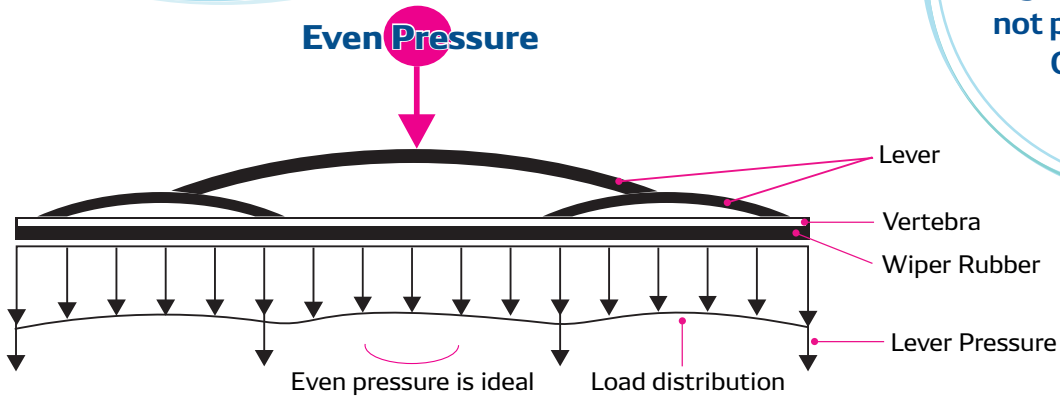

About Wiper

The Wiper System & Configuration

How the Wiper Blade wipes the Glass

The uniform spread of water on the glass allows light to pass through it without refracting.

When the windshield has not been wiped, water droplets create an uneven surface causing light to refract as it passes through, ruining the driver's field of vision.

The wiper blade smoothens the water on the surface of the glass to create an "even thin film" to allow light to pass through it without refracting or bending

Important Factors to Determine Wiping Performance

Even Pressure

Both the frame and rubber need to be in good condition!
Changing only the rubber will not provide you with a CLEAR VISION

Rubber Bending Angles & Super Cut Edge

Wiper Blade - Features

OE Wiper Blade