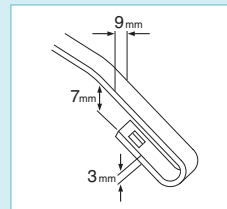

Installation Type Availability

U-Hook Type (9x3)