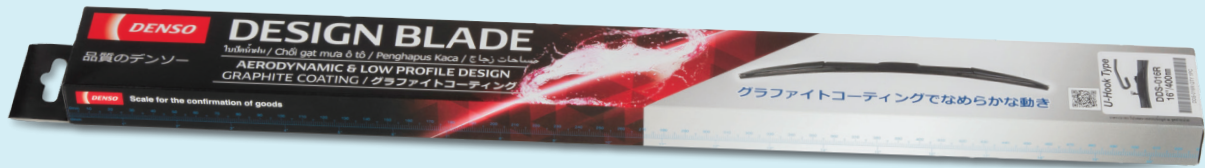

DETACH

ATTACH

For others, check the owner's manual for the correct installation method.

STANDARD (DDS SERIES)

Fully covered,
Aero Dynamic &
Stylish matt black body

Graphite Coating for
smooth wiping

"Super-Cut" Rubber
Edge for effective wiping
performance

Conventional Blade Series

One of our top-selling Wiper Blade ranges, DENSO's Conventional Blade is well-known for its superior wiping performance. There are four different choices of installation system, and three clip options to suit you and your customer.