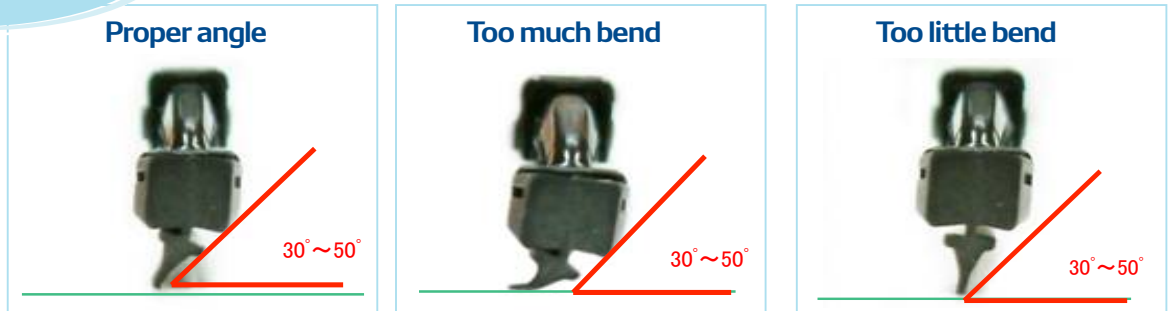

(In-house benchmarking evaluation result)

About Replacement

Bend Angle of Rubber

Proper angle can make a uniform thin film of water on the glass surface to keep safe vision. Proper bend angle of rubber is 30 – 50 degree