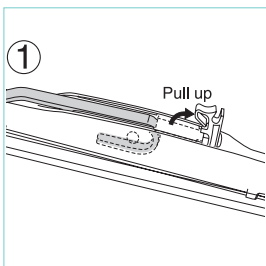

How to Replace the Blade

DETACH