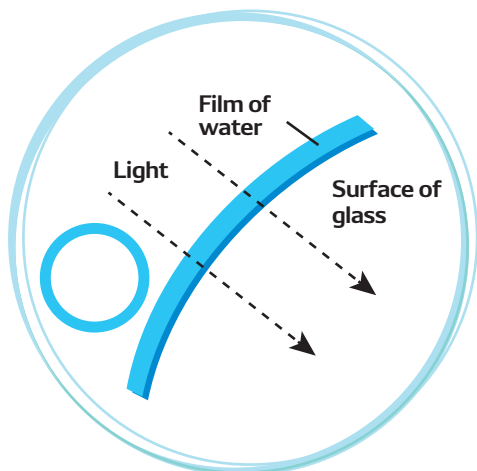

About Wiper

The Wiper System & Configuration

How the Wiper Blade wipes the Glass

The uniform spread of water on the glass allows light to pass through it without refracting.

When the windshield has not been wiped, water droplets create an uneven surface causing light to refract as it passes through, ruining the driver's field of vision.

The wiper blade smoothens the water on the surface of the glass to create an "even thin film" to allow light to pass through it without refracting or bending

Important Factors to Determine Wiping Performance