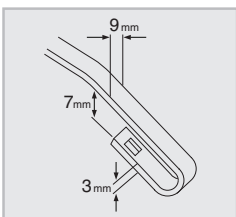

Installation Type Availability

Conventional Blades
VALUE (DCV SERIES)

Design Blades Series

PREMIUM (DDP SERIES)

STANDARD(DDS SERIES)

Rear Blades

Conventional Blades Series

PREMIUM (DCP SERIES)

STANDARD(DCS-G SERIES)

		BLADE TYPE				
		DESIGN		CONVENTIONAL		
		PREMIUM	STANDARD	PREMIUM	STANDARD	VALUE
PART NUMBER		DDP-XXX	DDS-XXX	DCP-XXX	DCS-XXX	DCV-XXX
LENGTH	MM	350-750	350-650	350-650	350-650	350-650
	INCH	14-30	12-26	12-26	12-26	12-26
GRAPHITE COATING		◎	◎	◎	◎	○
U-HOOK	9 X 3	○	○	○	○	○
	9 X 4	×	×	×	○	○
CLIP TYPE	BAYONET	×	×	▲ [341-0218-0002D]	○	○
	SCREW	×	×	▲ [AS01-R] [AS02-L]	▲ [AS01-R] [AS02-L]	▲ [AS01-R] [AS02-L]
PIN TYPE	ON ARM	×	×	×	▲ [AS02]	▲ [AS02]
	ON BLADE	×	×	×	×	×
OEM APPLY		○	×	○	×	×
COMMON USED FOR RHD & LHD		×	×	×	○	○

◎ Applicable (More Graphite Coating Than ○) ○ Applicable ▲ Applicable with Additional Adapter × Not Applicable
[AS01-R]
[AS02-L]

U-Hook Type (9x3)