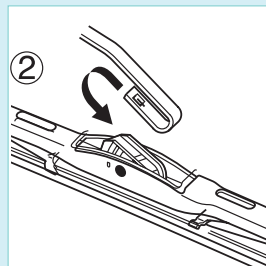

How to Replace the Blade

DETACH