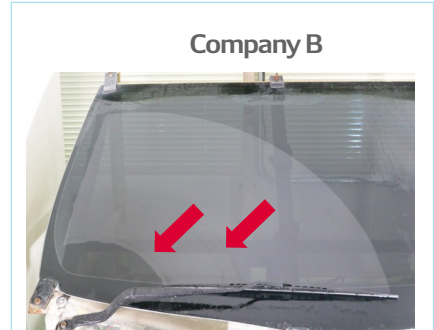

Durability Performance

Wiping performance

DCV is same as or greater performance than Company B.

Initial wiping