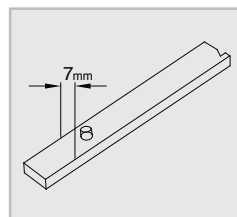

Bayonet Type

❖ Optional adapter
[341-0218-0002D]