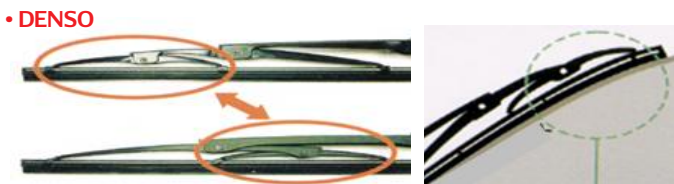

Super-cut Wiper Rubber

DENSO Super-cut manufacturing method results in evenly cut and sharp Wiper Rubber edge that enhances wiping performance.

Bonnet side

Driver seat side

Fin shape

Fin shape designed for firm and even pressure of DENSO Wiper Blade on glass curved windscreen in headwind, which provides stable pressure even in high speed.

Outstanding Merit of "DENSO Wiper Blade"

Design Type

Sharp Rubber Edge by "Super-cut"

DENSO original "Super-cut" makes sharp edge.

Compatible of high speed performance and design by "Sharpened Light Aero Plastic Cover".

Wiping performance → Increased

Conventional Type

Outer Yoke (Case of 6 points support)

Unsymmetrical Secondary Lever & Yoke

To keep load distribution even till the end.

Sharp Rubber Edge by "Super-cut"

DENSO original "Super-cut" makes sharp edge.

Unsymmetrical Shape Between Face and Back of Primary & Secondary Lever (Aero design)

• DENSO

Air Streamline

Not lifted up

• Other Brands

Air Streamline

Lifted up

Similar to the shape of the wing of racing cars, DENSO Wiper Blades will not be lifted up by the pressure of the wind, even during high speed.