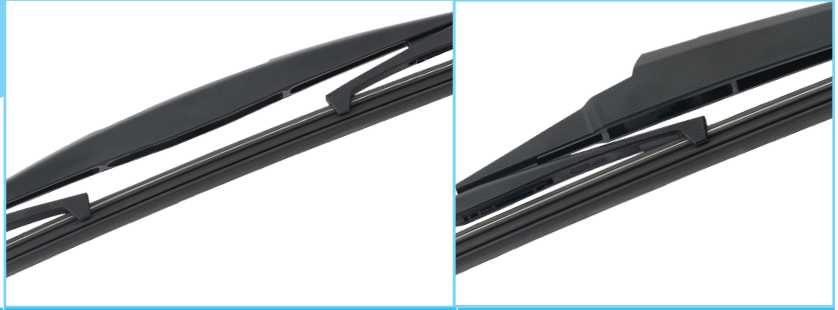

Rear Blade Series

MODEL	YEAR	MODEL CODE	DCP/DCS/DCV/DRA/B (Conv.)
			P/N
MAZDA			
ATENZA WAGON (INCL. SPORTS WAGON)	2012-2014	GJEFW, GJ2FW, GJ5FW	DRB-012
ATENZA WAGON (INCL. SPORTS WAGON)	2015-2018	GJEFW, GJ2AW, GJ2FW, GJ5FW	DRB-012
ATENZA WAGON (INCL. SPORTS WAGON)	2016-2018	GJEFW, GJ2AW, GJ2FW, GJ5FW	DRB-012
ATENZA WAGON (INCL. SPORTS WAGON)	2018-2019	GJEFW, GJ2AW, GJ2FW, GJ5FW	DRB-012
AXELA SPORTS	2003-2009	BK3P, BK5P, BKEP	*2 Unique shape
AXELA SPORTS	2009-2013	BL5FW, BLEFW, BLEAW, BL3PW, BL6FJ, BLFFW, BL3FW	DRB-014
AXELA SPORTS	2013-2016	BM2FS, BM5FS, BM5AS, BMEFS	DRB-012
AXELA SPORTS	2016-2019	BM2AS, BM2FS, BM5FS, BM5AS, BMEFS, BMLFS	DRB-012
AZ OFFROAD	1998-2014	JM23W	DCP-012R/L, DCS-G012, DCV-012
AZ WAGON	1999-2003	MD11S, MD12S, MD21S, MD22S	*2 Not removable
AZ WAGON	2003-2007	MJ21S, MJ22S	DRB-012 or DRB-014
AZ WAGON	2007-2008	MJ22S	DRB-014
AZ WAGON	2008-2012	MJ23S	*1 DRB-014
BIANTE	2008-2018	CC3FW, CCEAW, CCEFW, CCFFW	DRB-014
BONGO	1999-2020	SK82V, SKF2V, SKP2V, SKP2M, SLP2L, SLP2M, SLP2T, SLP2V	DCP-016R/L, DCS-G016, DCV-016
BONGO (VAN)	2020-	S403Z, S413Z	DRB-016
BONGO BRAWNY	1999-2010	SKE6V, SKF6V	DCP-016R/L, DCS-G016, DCV-016
BONGO BRAWNY (VAN)	2019-	GDH206M, TRH200M, GDH201M	DCP-017R/L, DCS-G017, DCV-017
BONGO FRIENDEE	1995-2005	SG5W, SGEW, SGE3, SGL3, SGL5, SGLR, SGLW	*1 016
CAPELLA WAGON (CAPELLA CARGO)	1997-2002	GW5R, GW8W, GWER, GWEW, GWFW	*1 DRA-013
CAROL (INCL. HYBRID)	1998-2004	HB12S, HB22S, HB23S	012 or 014
CAROL (INCL. HYBRID)	2004-2009	HB24S	DRB-014
CAROL (INCL. HYBRID)	2009-2014	HB25S, HB35S	DRB-011
CAROL (INCL. HYBRID)	2015-2021	HB36S	DRB-011
CAROL (INCL. HYBRID)	2022-	HB37S, HB97S	DRB-011
CX-3	2015-2016	DK5AW, DK5FW	DRA-010
CX-3	2016-	DK5##, DK8##, DKE##, DKL##	DRA-010
CX-30	2019-	DMEP, DMFP, DM8P, DMEJ3P	DRA-014

Notes:

- Possible to make contact with the mole when the wiper is operated at high speed
- No applicable item is available for ADAS installed vehicles because of insufficient wipe at the sensor area
- Please take off the plastic part put on the wiper arm
- Please be careful for the damage on the wiper stopper as the wiper arm connect portion is special shape

- *1 Wiper could be installed but no applicable item is set because of unwiped area => *1 000is reference
- *2 No applicable item is available
- *3 No applicable item is available because of contact with the car body or wiper arm
- *4 Please take off the plastic part put on the wiper arm
- *5 Please be careful for the damage on the wiper stopper as the wiper arm connect portion is special shape
- *6 Pa. side wiper shall be changed at the same time of Dr. side wiper => Only changing Pa. side wiper possibly make contact with Dr. side wiper
- *7 Shorter than OEM wiper
- *8 Possible to make contact with the mole when the wiper is operated at high speed
- *9 No applicable item is available for ADAS installed vehicles because of insufficient wipe at the sensor area