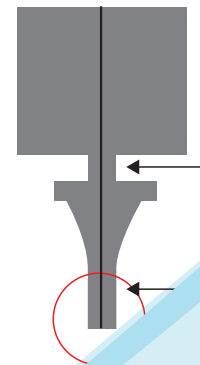

Super-cut Wiper Rubber

DENSO Super-cut manufacturing method results in evenly cut and sharp Wiper Rubber edge that enhances wiping performance.

Bonnet side