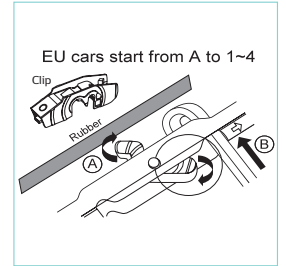

Conventional Blade Series

VALUE (DCV SERIES)

Graphite Coating for smooth wiping

Common use for RHD & LHD

How to Replace the Blade

DETACH

ATTACH

For others, check the owner's manual for the correct installation method.