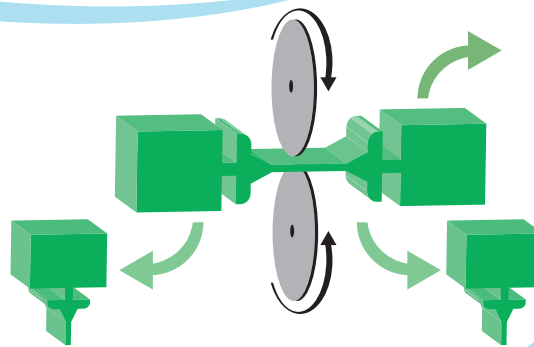

About Wiper

The Wiper System & Configuration

How the Wiper Blade wipes the Glass

The uniform spread of water on the glass allows light to pass through it without refracting.

When the windshield has not been wiped, water droplets create an uneven surface causing light to refract as it passes through, ruining the driver's field of vision.

The wiper blade smoothens the water on the surface of the glass to create an "even thin film" to allow light to pass through it without refracting or bending

Important Factors to Determine Wiping Performance

DENSO is OE manufacturer, as such the Wiper blade fits well on your vehicle.

Graphite Coated Rubber

All DENSO Wiper Blade series now come with Graphite Coating.

Graphite is a type of carbon particle that helps to reduce "frictional resistance" on window glass with water repellent coating.

Super-cut Wiper Rubber

DENSO Super-cut manufacturing method results in evenly cut and sharp Wiper Rubber edge that enhances wiping performance.

Bonnet side

Driver seat side

Fin shape

Fin shape designed for firm and even pressure of DENSO Wiper Blade on glass curved windscreen in headwind, which provides stable pressure even in high speed.