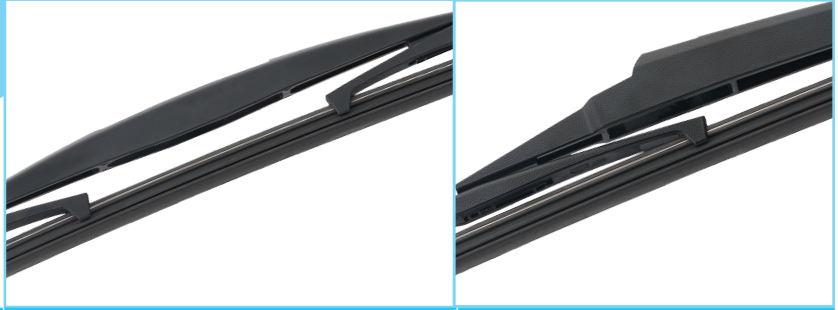

Rear Blade Series

MODEL	YEAR	MODEL CODE	D/CP/DCS/DCV/DRA/B (Conv.)
			P/N
MAZDA			
MPV	2006-2016	LY3P	DRB-014
MX-30	2020-	DREJ3P, DRH3P	DRA-014
PREMACY	1999-2005	CP8W, CPEW	DCP-014R/L, DCS-G014, DCV-014
PREMACY	2005-2010	CR3W, CREW	*1 DRB-012
PREMACY	2010-2018	CWEAW, CWEFW, CWFFW	DRB-012
RX-7	1991-2003	FD3S	DCP-018R/L, DCS-G018, DCV-018
SCRUM	1999-2005	DG52V, DG52W, DH52V, DH52W, DG62W, DG62V	DCP-012R/L, DCS-G012, DCV-012
SCRUM	2005-2015	DG64V, DG64W	*1 DRB-014
SCRUM	2015-	DG17V, DG17W	*1 DRB-012
SPIANO	2002-2003	HF21S	DCP-012R/L, DCS-G012, DCV-012
SPIANO	2003-2008	HF21S	*1 DRB-012
TRIBUTE	2000-2005	EP3W, EPEW, EPFW	DCP-012R/L, DCS-G012, DCV-012
VERISA	2004-2015	DC5R, DC5W	DRA-016
MAZDA (FORD JP)			
FESTIVA WAGON	1999-2003	DW3WF, DW5WF	DRB-016
FREDA	1995-2000	SG5WF, SGE3F, SGEWF, SGL3F, SGL5F, SGLRF, SGLWF	*1 016
IXION	1999-2001	CP8WF	DCP-014R/L, DCS-G014, DCV-014
MITSUBISHI			
AIRTREK	2001-2005	CU2W, CU4W, CU5W	DRB-014
ASPIRE	1998-2002	EA1A, EC1A, EA7A, EC7A	DCP-017R/L, DCS-G017, DCV-017
CHALLENGER	1996-2001	K94W, K94WG, K96W, K97WG, K99W	DCP-017R/L, DCS-G017, DCV-017
COLT	2002-2013	Z21A, Z22A, Z23A, Z24A, Z25A, Z26A, Z27A, Z27AG, Z28A	DRB-012
COLT PLUS	2004-2006	Z23W, Z24W, Z27W, Z27WG	DRB-014
COLT PLUS	2006-2012	Z21W, Z22W, Z23W, Z24W, Z27WG	DRB-012
DELICA D:2 (INCL. HYBRID)	2011-2015	MB15S	DRA-012
DELICA D:2 (INCL. HYBRID)	2015-2020	MB36S, MB46S	DRB-012
DELICA D:2 (INCL. HYBRID)	2020-2025	MB37S	DRB-012
DELICA D:2 (INCL. HYBRID)	2025-	MBD7S	DRB-012
DELICA D:3	2011-2019	BM20	DRA-014
DELICA D:5	2007-2019	CV1W, CV2W, CV4W, CV5W	DRA-014

Notes:

- Possible to make contact with the mole when the wiper is operated at high speed
- No applicable item is available for ADAS installed vehicles because of insufficient wipe at the sensor area
- Please take off the plastic part put on the wiper arm
- Please be careful for the damage on the wiper stopper as the wiper arm connect portion is special shape

- *1 Wiper could be installed but no applicable item is set because of unwiped area => *1 000is reference
- *2 No applicable item is available
- *3 No applicable item is available because of contact with the car body or wiper arm
- *4 Please take off the plastic part put on the wiper arm
- *5 Please be careful for the damage on the wiper stopper as the wiper arm connect portion is special shape
- *6 Pa. side wiper shall be changed at the same time of Dr. side wiper => Only changing Pa. side wiper possibly make contact with Dr. side wiper
- *7 Shorter than OEM wiper
- *8 Possible to make contact with the mole when the wiper is operated at high speed
- *9 No applicable item is available for ADAS installed vehicles because of insufficient wipe at the sensor area