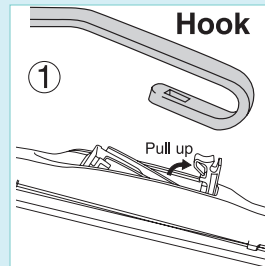

Installation Type Availability

U-Hook Type (9x3)

How to Replace the Blade

DETACH

ATTACH

For others, check the owner's manual for the correct installation method.

Category	Design Wiper Premium (DDP)	Design Wiper Standard (DDS)
Design	◎	○
With Graphite Coating	◎	◎
OEM Apply	○	✕
Common Use for RHD and LHD	✕	✕
High Speed Performance	◎	○