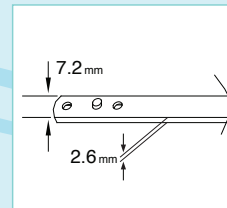

❖ Need optional adapter [341-0218-0002D]

Screw Type

❖ Need optional adapter
RHD [AS01-R]
LHD [AS01-L]

How to Replace the Blade

DETACH

ATTACH

For others, check the owner's manual for the correct installation method.