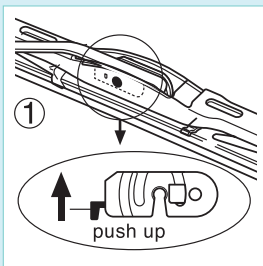

How to Replace the Blade

DETACH