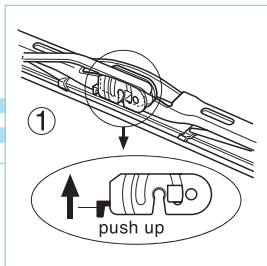

Bayonet Type

Screw Type

❖ Need optional
adapter [AS01-R]
or [AS01-L]

Pin on Arm

❖ Need optional
adapter [AS02]

How to Replace the Blade

DETACH

ATTACH