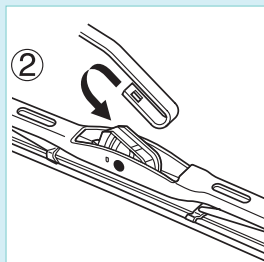

❖ Need optional adapter [341-0218-0002D]

Screw Type

❖ Need optional adapter
RHD [AS01-R]
LHD [AS01-L]

How to Replace the Blade

DETACH

ATTACH

For others, check the owner's manual for the correct installation method.