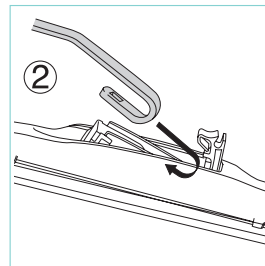

ATTACH

For others, check the owner's manual for the correct installation method.