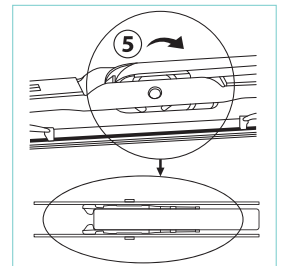

Bayonet Type

Screw Type

❖ Need optional
adapter [AS01-R]
or [AS01-L]

Pin on Arm

❖ Need optional
adapter [AS02]

How to Replace the Blade

DETACH

ATTACH