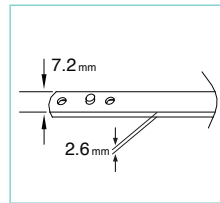

Screw Type

❖ Need optional
adapter [AS01-R]
or [AS01-L]

Pin on Arm