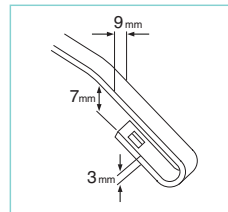

Unique OEM design, compatible with conventional type

(View from car inside)
Conventional Type Blade

(View from car inside) Design Blade

Installation Type Availability

U-Hook Type (9x3)

How to Replace the Blade