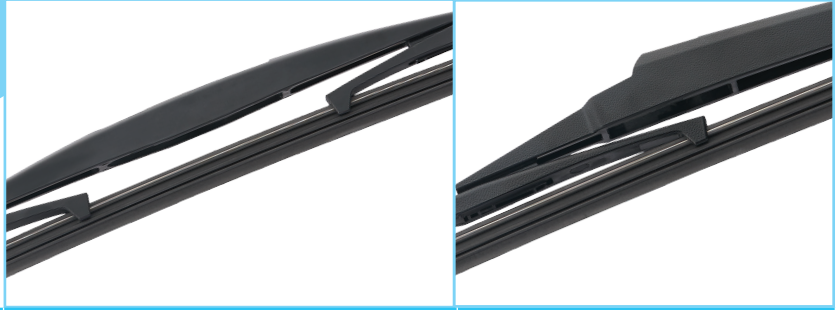

Rear Blade Series

MODEL	YEAR	MODEL CODE	D/CP/DCS/DCV/DRA/B (Conv.)
			P/N
SUZUKI			
WAGON R/WAGON R STINGLEY (INCL. HYBRID)	1999-2003	MC11S, MC12S, MC21S, MC22S	*2 Not removable
WAGON R/WAGON R STINGLEY (INCL. HYBRID)	2003-2007	MH21S, MH22S	DRB-012 or DRB-014
WAGON R/WAGON R STINGLEY (INCL. HYBRID)	2007-2008	MH22S	DRB-014
WAGON R/WAGON R STINGLEY (INCL. HYBRID)	2008-2012	MH23S	*1 DRB-014
WAGON R/WAGON R STINGLEY (INCL. HYBRID)	2012-2017	MH34S, MH44S	DRA-012
WAGON R/WAGON R STINGLEY (INCL. HYBRID)	2017-2022	MH35S, MH55S, MH85S, MH95S	DRA-012
WAGON R/WAGON R STINGLEY (INCL. HYBRID)	2022-	MH55S, MH85S, MH95S	DRA-012
XBEE (INCL. HYBRID)	2017-2020	MN71S	DRB-011
XBEE (INCL. HYBRID)	2020-	MN71S	DRB-011
TOYOTA			
ALEX	2001-2006	NZE121, NZE124, ZZE122, ZZE123, ZZE124	DRA-014
ALLION	2001-2007	AZT240, NZT240, ZZT240, ZZT245	DRB-016
ALLION	2007-2021	NZT260, ZRT260, ZRT261, ZRT265	DRB-014
ALPHARD (INCL. HYBRID)	2002-2008	ANH10W, ANH15W, ATH10W, MNH10W, MNH15W	DRB-016
ALPHARD (INCL. HYBRID)	2008-2014	ANH20W, ANH25W, ATH20W, GGH20W, GGH25W	DRB-016
ALPHARD (INCL. HYBRID)	2015-2017	AGH30W, AGH35W, AYH30W, GGH30W, GGH35W	DRB-014
ALPHARD (INCL. HYBRID)	2018-2023	AGH30W, AGH35W, AYH30W, GGH30W, GGH35W	DRB-014
ALPHARD (INCL. HYBRID)	2023-	AAHH40W, AAHH45W, AGH40W, AGH45W AAHP45W	DRB-012
ALTEZA JETA	2001-2005	GXE10W, GXE15W, JCE10W, JCE15W	DRB-014
AQUA	2011-2021	NHP10	DRB-008
AQUA	2021-	MXPK10, MXPK11, MXPK15, MXPK16	DRA-010
AURIS (INCL. HYBRID)	2006-2012	NZE151H, NZE154H, ZRE152H, ZRE154H	DRA-012
AURIS (INCL. HYBRID)	2012-2018	ZRE186H, ZWE186H, NZE181H, NZE184H, NRE185H	*2 200mm
AVENSIS WAGON	2003-2008	AZT250W, AZT251W, AZT255W	DRB-012
AVENSIS WAGON	2011-2018	ZRT272W	DRB-012

Notes:

- Possible to make contact with the mole when the wiper is operated at high speed
- No applicable item is available for ADAS installed vehicles because of insufficient wipe at the sensor area
- Please take off the plastic part put on the wiper arm
- Please be careful for the damage on the wiper stopper as the wiper arm connect portion is special shape

- *1 Wiper could be installed but no applicable item is set because of unwiped area => *1 000is reference
- *2 No applicable item is available
- *3 No applicable item is available because of contact with the car body or wiper arm
- *4 Please take off the plastic part put on the wiper arm
- *5 Please be careful for the damage on the wiper stopper as the wiper arm connect portion is special shape
- *6 Pa. side wiper shall be changed at the same time of Dr. side wiper => Only changing Pa. side wiper possibly make contact with Dr. side wiper
- *7 Shorter than OEM wiper
- *8 Possible to make contact with the mole when the wiper is operated at high speed
- *9 No applicable item is available for ADAS installed vehicles because of insufficient wipe at the sensor area