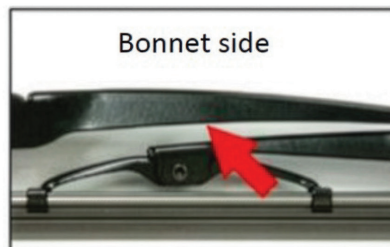

DENSO is OE manufacturer, as such the Wiper blade fits well on your vehicle.

Graphite Coated Rubber

All DENSO Wiper Blade series now come with Graphite Coating.

Graphite is a type of carbon particle that helps to reduce "frictional resistance" on window glass with water repellent coating.

Super-cut Wiper Rubber

DENSO Super-cut manufacturing method results in evenly cut and sharp Wiper Rubber edge that enhances wiping performance.

Bonnet side

Driver seat side

Fin shape

Fin shape designed for firm and even pressure of DENSO Wiper Blade on glass curved windscreen in headwind, which provides stable pressure even in high speed.

Outstanding Merit of "DENSO Wiper Blade"

Design Type

Sharp Rubber Edge by "Super-cut"

DENSO original "Super-cut" makes sharp edge.

Compatible of high speed performance and design by "Sharpened Light Aero Plastic Cover".