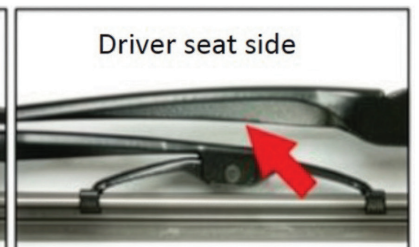

Super-cut Wiper Rubber

DENSO Super-cut manufacturing method results in evenly cut and sharp Wiper Rubber edge that enhances wiping performance.

Bonnet side

Driver seat side

Fin shape

Fin shape designed for firm and even pressure of DENSO Wiper Blade on glass curved windscreen in headwind, which provides stable pressure even in high speed.