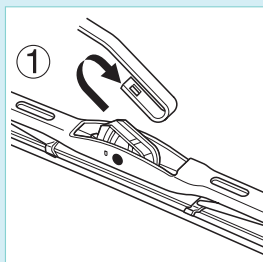

❖ Need optional adapter [341-0218-0002D]

Screw Type

❖ Need optional adapter
RHD [AS01-R]
LHD [AS01-L]

How to Replace the Blade

DETACH

ATTACH

For others, check the owner's manual for the correct installation method.