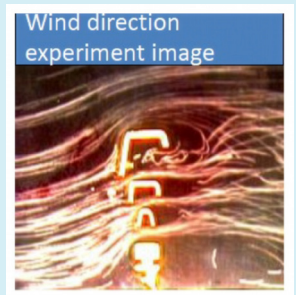

Super-cut Wiper Rubber

DENSO Super-cut manufacturing method results in evenly cut and sharp Wiper Rubber edge that enhances wiping performance.

Bonnet side

Driver seat side

Fin shape

Fin shape designed for firm and even pressure of DENSO Wiper Blade on glass curved windscreen in headwind, which provides stable pressure even in high speed.