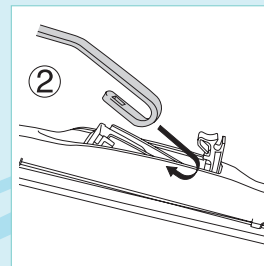

Installation Type Availability

U-Hook Type (9x3)

How to Replace the Blade

DETACH

ATTACH

For others, check the owner's manual for the correct installation method.

Category	Design Wiper Premium (DDP)	Design Wiper Standard (DDS)
Design	◎	○
With Graphite Coating	◎	◎
OEM Apply	○	✕
Common Use for RHD and LHD	✕	✕
High Speed Performance	◎	○